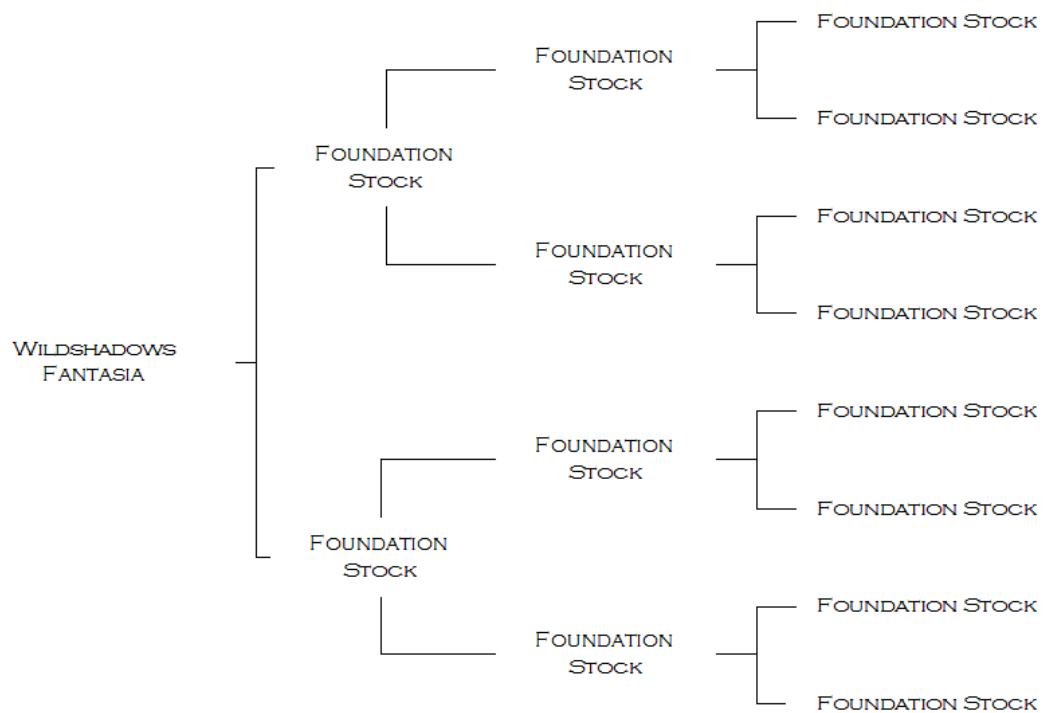

PEDIGREE OF WILDSHADOW'S FANTASIA

* DNA-VP INDICATES PARENTAGE HAS BEEN CONFIRMED THROUGH DNA TESTING

NAME	ACCNO	VHL20	HTG4	AHT4	HMS7	ASB2	ASB17	AHT5	HMS6	ASB23	HTG10	HMS3	HTG6	HTG7	HMS2	LEX3	CA425	HMS1	LEX33
WILDSHADOWS FANTASIA	H11-07517	MR	M	IL	LN	KM	KL	JM	L	JU	NO	MP	GO	KO	IR	HP	GN	MN	