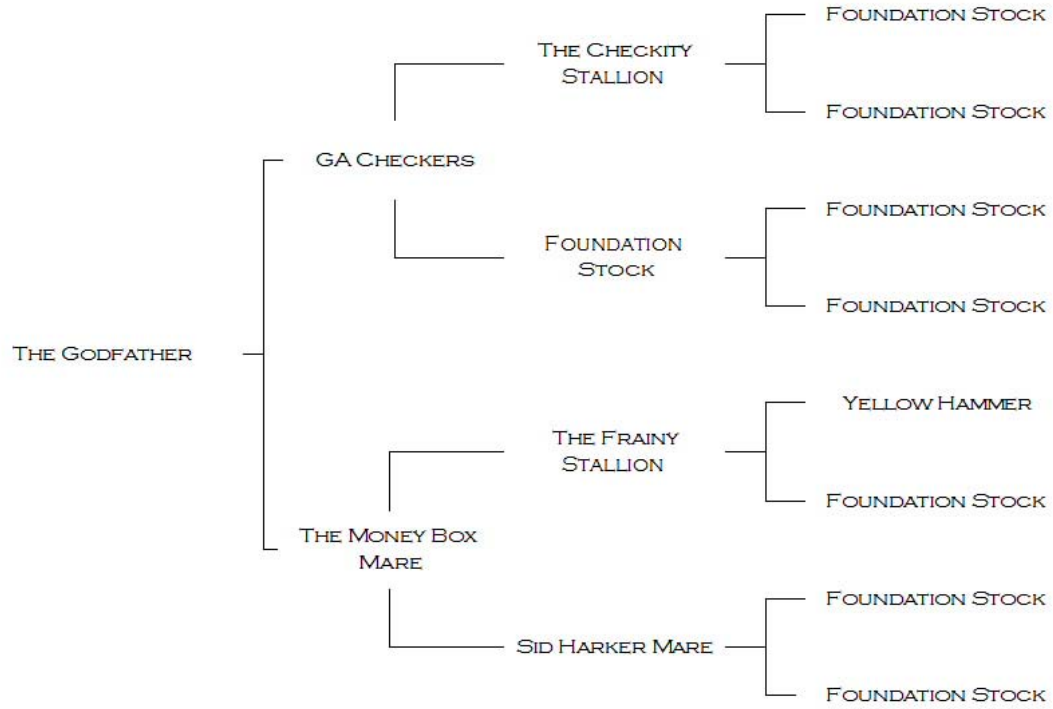

PEDIGREE OF THE GODFATHER

NAME	ACCNO	VHL20	HTG4	AHT4	HMS7	ASB2	ASB17	AHT5	HMS6	ASB23	HTG10	HMS3	HTG6	HTG7	HMS2	LEX3	CA425	HMS1	LEX33
THE GODFATHER	H08-15790	IP	LM	JL	MN	KQ	K	M	M	IS	IN	P	G	KM	HI	K	N	M	