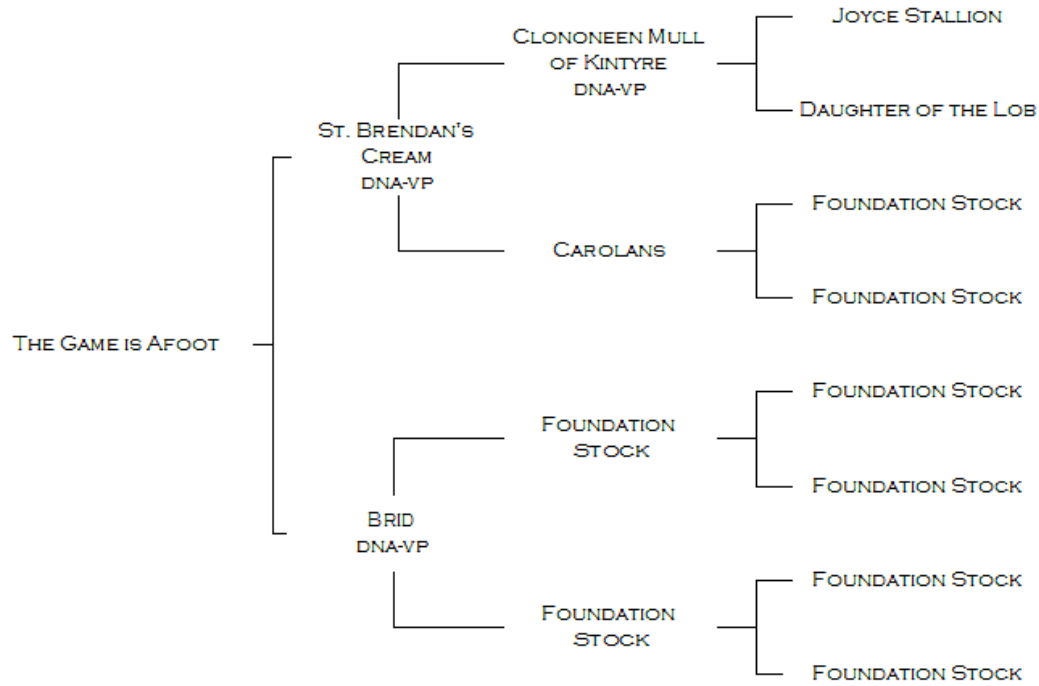

# PEDIGREE OF THE GAME IS AFOOT

\* DNA-VP INDICATES PARENTAGE HAS BEEN CONFIRMED THROUGH DNA TESTING

NAME	ACCNO	VHL20	HTG4	AHT4	HMS7	ASB2	ASB17	AHT5	HMS6	ASB23	HTG10	HMS3	HTG6	HTG7	HMS2	LEX3	CA425	HMS1	LEX33
THE GAME IS AFOOT	H15-00999	MP	OP	L	LN	KM	MS	JL	O	KV	MO	MP	GO	K	IK	M	JN	JM	
NO TYPE ON FILE FOR SIRE OR DAM																			