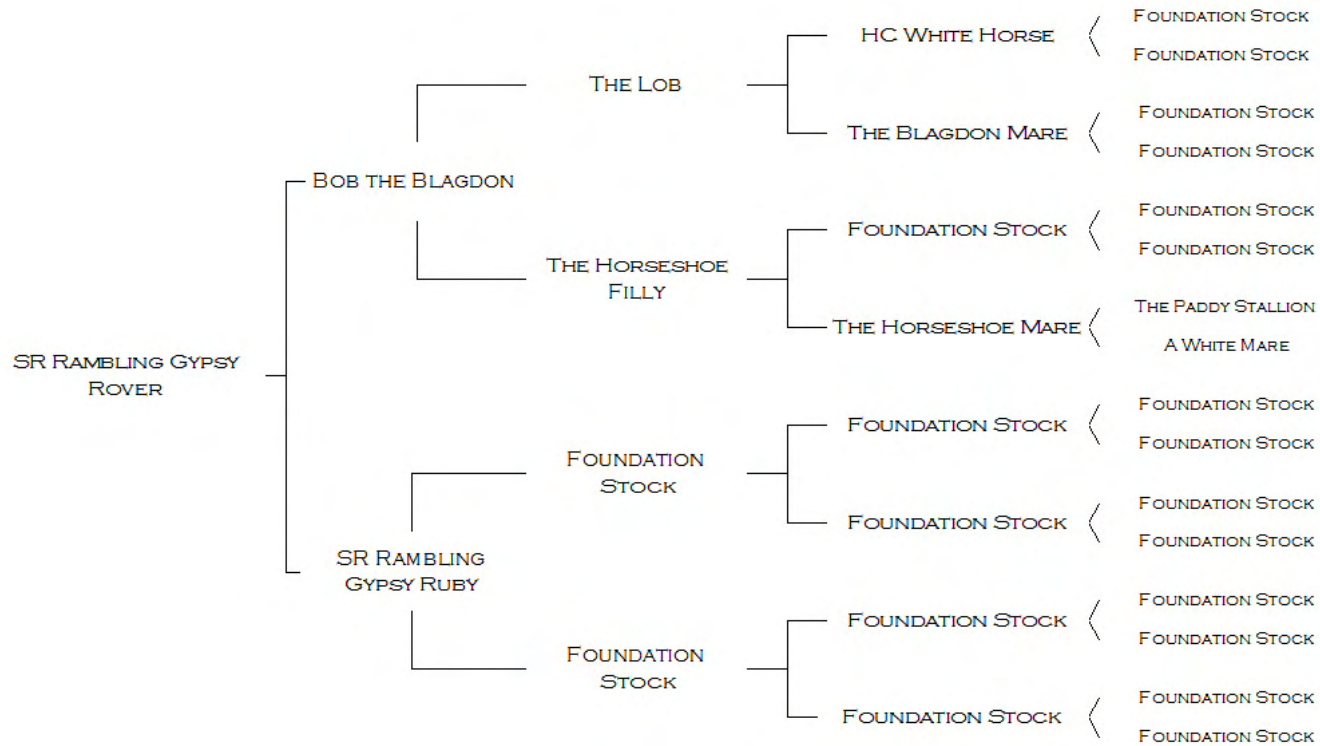

PEDIGREE OF SR RAMBLING GYPSY ROVER

NAME	ACCNO	VHL20	HTG4	AHT4	HMS7	ASB2	ASB17	AHT5	HMS6	ASB23	HTG10	HMS3	HTG6	HTG7	HMS2	LEX3	CA425	HMS1	LEX33
SR RAMBLING GYPSY ROVER	H07-14138	P	M	HL	LM	JK	KM	LM	OP	JK	OR	MP	G	KN	I	L	N	MN	
SIRE NOT EXCLUDED. NEED DAM FOR PARENTAGE																			