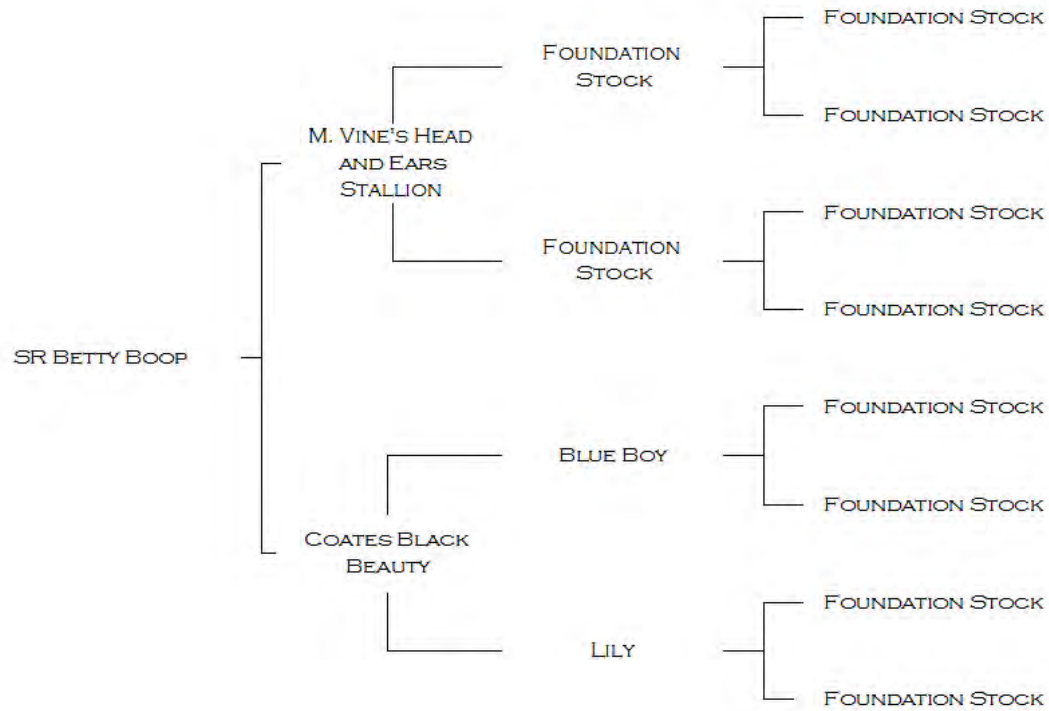

PEDIGREE OF SR BETTY BOOP

NAME	ACCNO	VHL20	HTG4	AHT4	HMS7	ASB2	ASB17	AHT5	HMS6	ASB23	HTG10	HMS3	HTG6	HTG7	HMS2	LEX3	CA425	HMS1	LEX33
SR BETTY BOOP	H07-10744	O	LP	HL	JL	KM	KM	LM	KP	LV	O	M	GO	MO	IK	LM	N	M	
NO TYPE ON FILE FOR SIRE																			