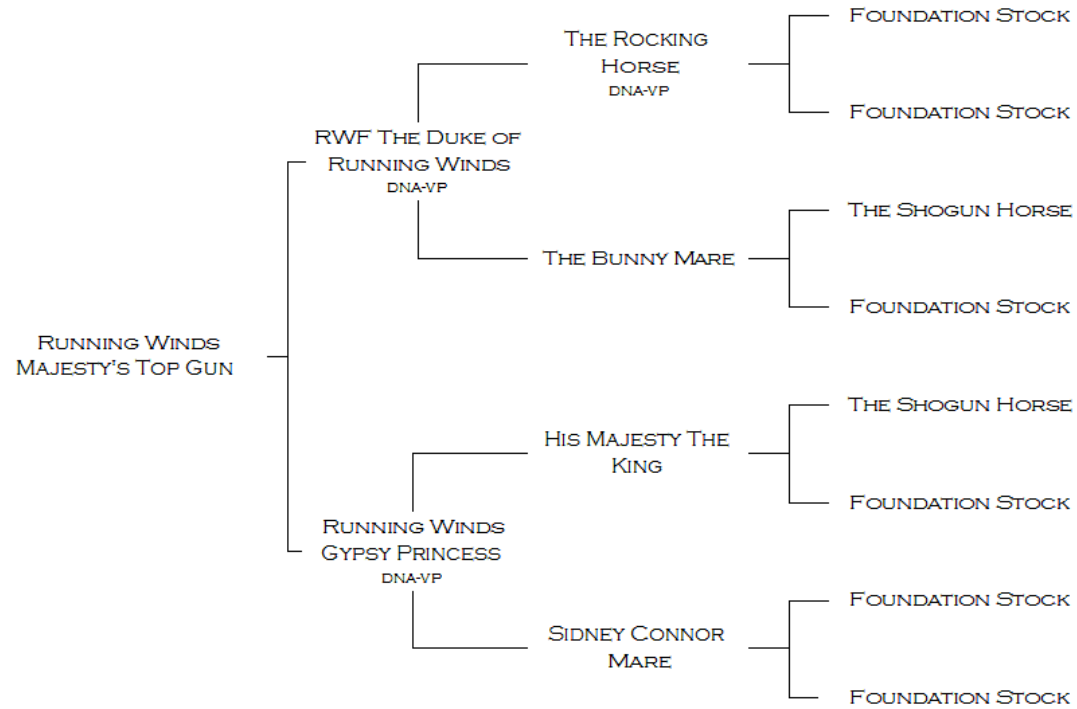

# PEDIGREE OF RUNNING WINDS MAJESTY'S TOP GUN

\* DNA-VP INDICATES PARENTAGE HAS BEEN CONFIRMED THROUGH DNA TESTING

NAME	ACCNO	VHL20	HTG4	AHT4	HMS7	ASB2	ASB17	AHT5	HMS6	ASB23	HTG10	HMS3	HTG6	HTG7	HMS2	LEX3	CA425	HMS1	LEX33
RUNNING WINDS MAJESTY'S TOP GUN	H10-06395	I	M	JN	LQ	N	K	L	O	UV	O	P	O	KM	IK	N	JN	M	
PARENTAGE NOT EXCLUDED																			