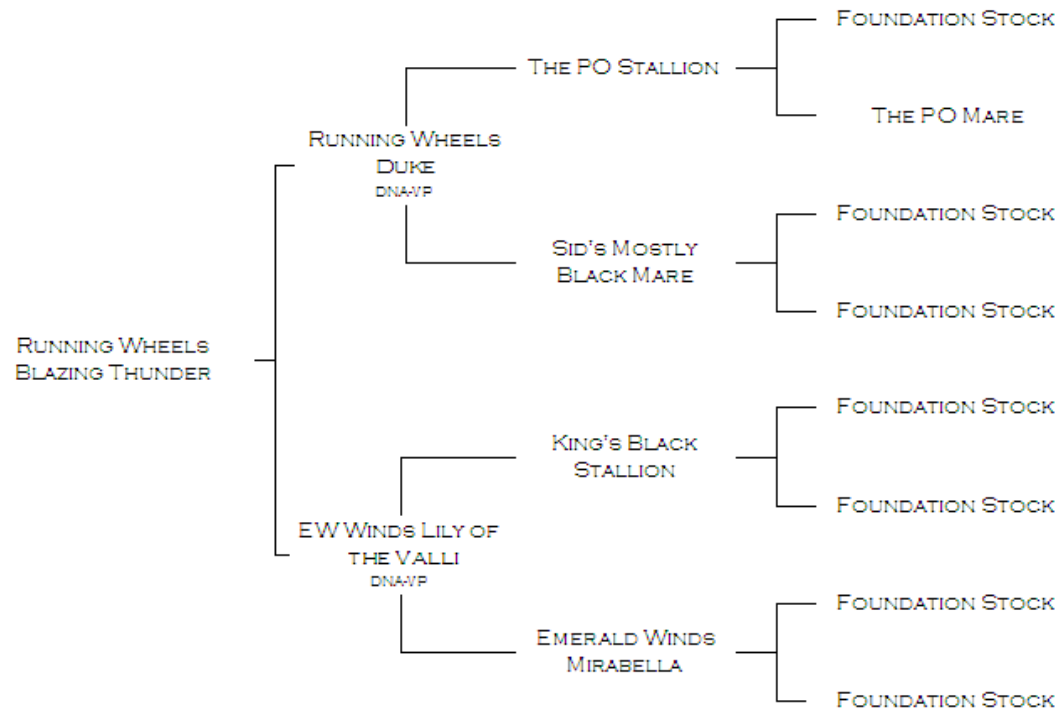

# PEDIGREE OF RUNNING WHEELS BLAZING THUNDER

\* DNA-VP INDICATES PARENTAGE HAS BEEN CONFIRMED THROUGH DNA TESTING

NAME	ACCNO	VHL20	HTG4	AHT4	HMS7	ASB2	ASB17	AHT5	HMS6	ASB23	HTG10	HMS3	HTG6	HTG7	HMS2	LEX3	CA425	HMS1	LEX33
RUNNING WHEELS BLAZING THUNDER	H11-02526	IM	KL	IL	L	IN	LM	M	NO	IV	M	P	O	MN	IM	K	N	M	
	PARENTAGE QUALIFIES																		