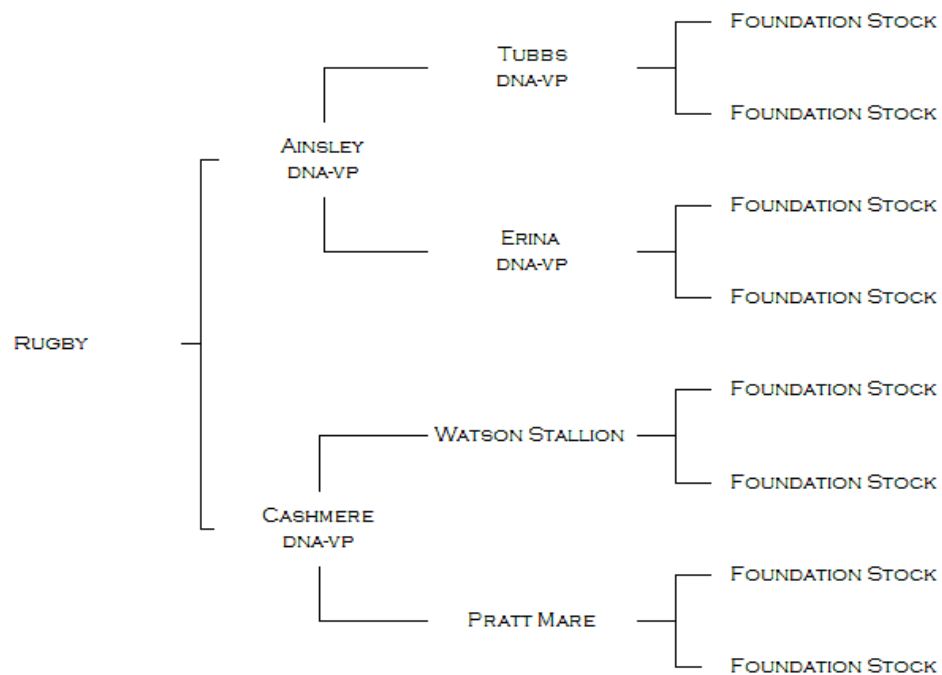

# PEDIGREE OF RUGBY

NAME	ACCNO	VHL20	HTG4	AHT4	HMS7	ASB2	ASB17	AHT5	HMS6	ASB23	HTG10	HMS3	HTG6	HTG7	HMS2	LEX3	CA425	HMS1	LEX33
RUGBY OF BAYHAVEN	H11-00933	P	KL	JL	L	MQ	MQ	JL	LO	JK	OR	R	O	KO	I	H	LM	J	
PARENTAGE NOT EXCLUDED																			