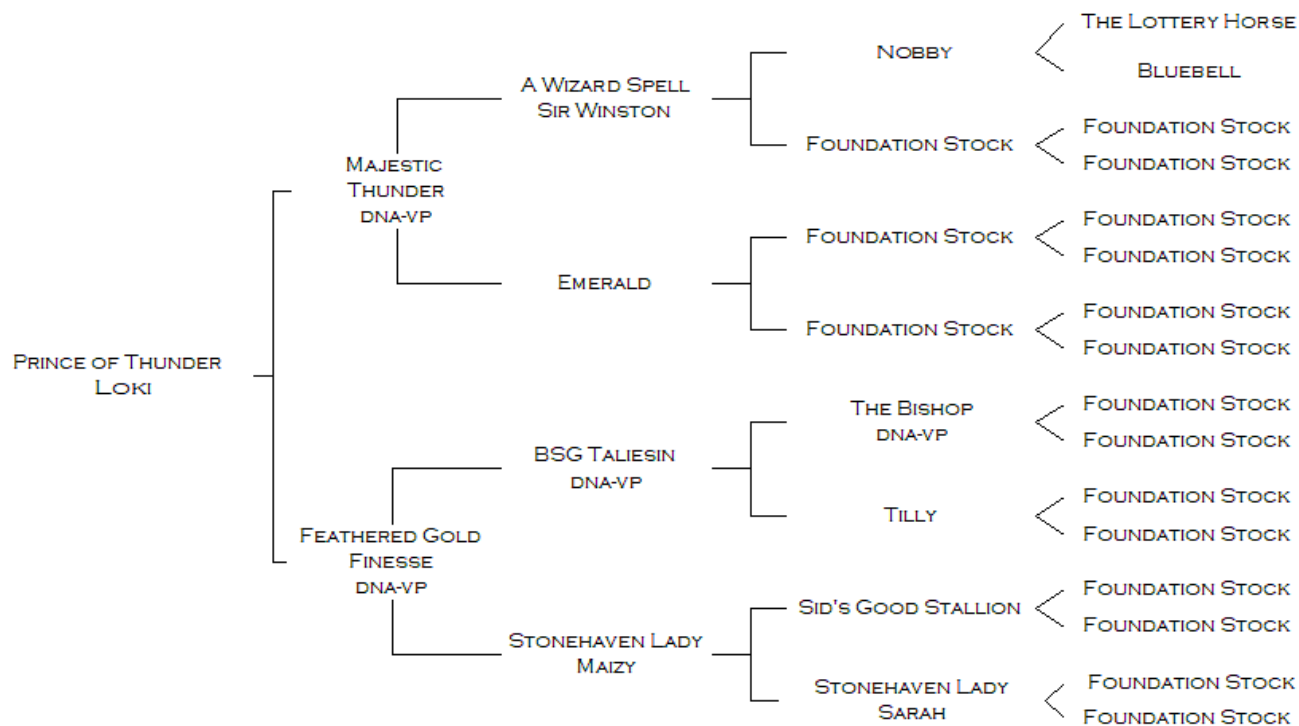

PEDIGREE OF PRINCE OF THUNDER LOKI

* DNA-VP INDICATES PARENTAGE HAS BEEN CONFIRMED THROUGH DNA TESTING

NAME	ACCNO	VHL20	HTG4	AHT4	HMS7	ASB2	ASB17	AHT5	HMS6	ASB23	HTG10	HMS3	HTG6	HTG7	HMS2	LEX3	CA425	HMS1	LEX33
PRINCE OF THUNDER LOKI	H18-01725	R	M	HJ	LM	IK	FM	M	LM	KU	IO	MP	GO	KN	HI	O	JN	M	
PARENTAGE QUALIFIES																			