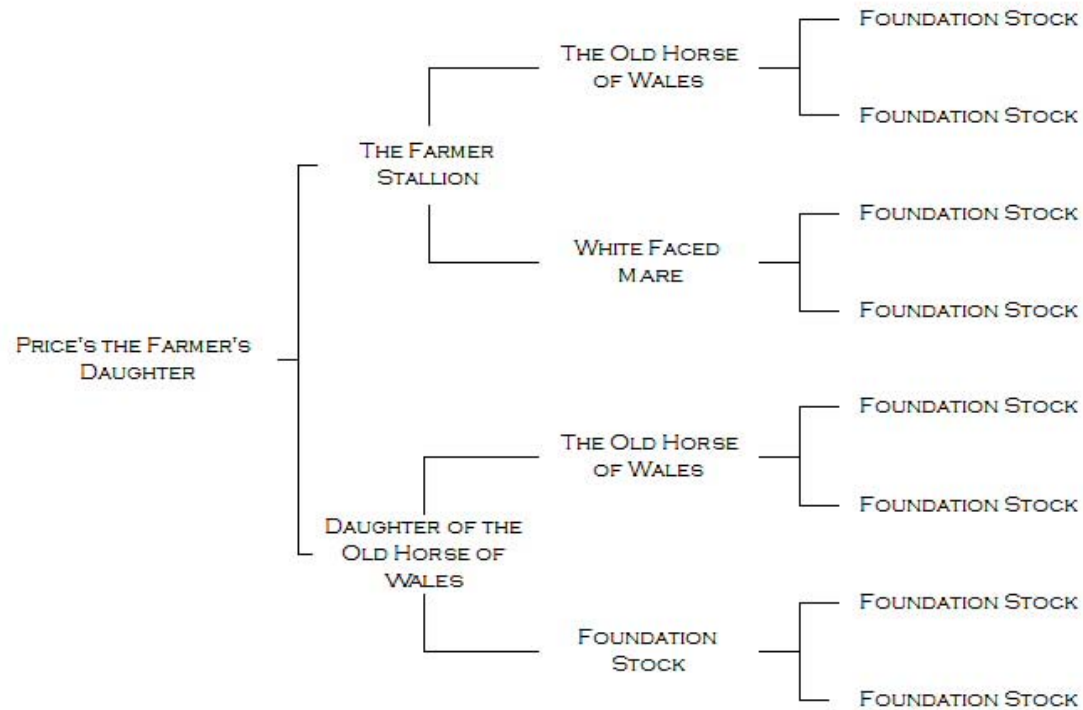

# PEDIGREE OF PRICE'S THE FARMER'S DAUGHTER

| NAME                          | ACCNO     | VHL20 | HTG4 | AHT4 | HMS7 | ASB2 | ASB17 | AHT5 | HMS6 | ASB23 | HTG10 | HMS3 | HTG6 | HTG7 | HMS2 | LEX3 | CA425 | HMS1 | LEX33 |
|-------------------------------|-----------|-------|------|------|------|------|-------|------|------|-------|-------|------|------|------|------|------|-------|------|-------|
| PRICE'S THE FARMER'S DAUGHTER | H09-06385 | I     | MP   | O    | LN   | MN   | M     | KL   | OP   | SV    | MR    | MR   | GO   | KO   | HI   | M    | JN    | J    |       |