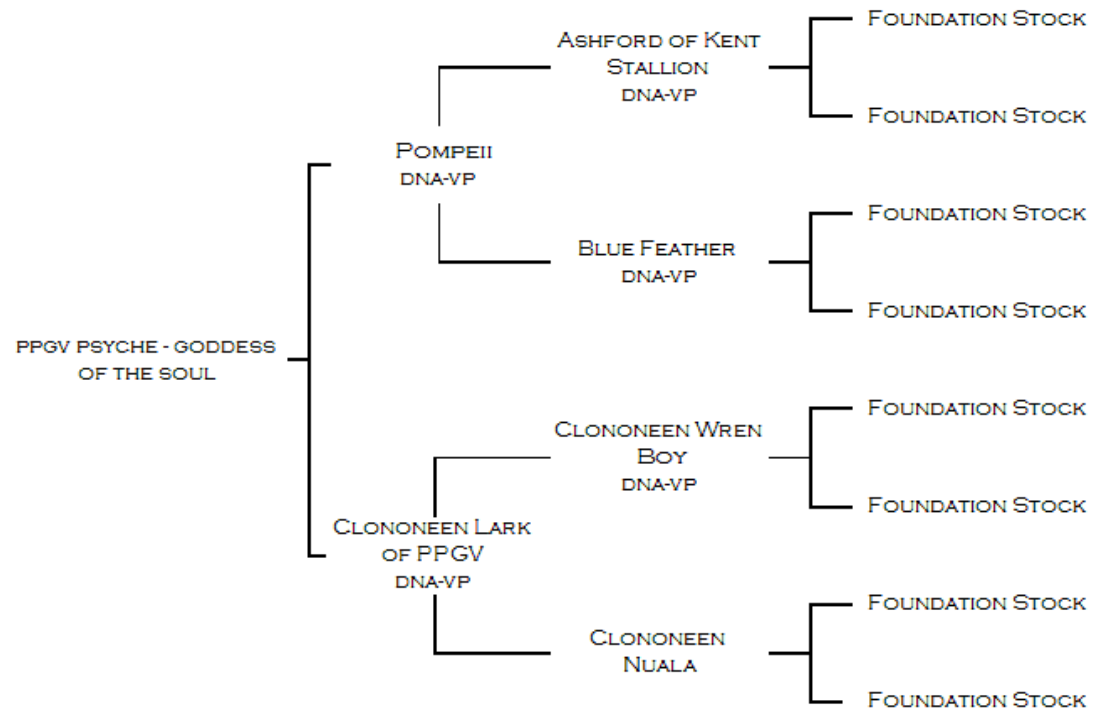

# PEDIGREE OF PPGV PSYCHE – GODDESS OF THE SOUL

\* DNA-VP INDICATES PARENTAGE HAS BEEN CONFIRMED THROUGH DNA TESTING

NAME	ACCNO	VHL20	HTG4	AHT4	HMS7	ASB2	ASB17	AHT5	HMS6	ASB23	HTG10	HM S3	HTG6	HTG7	HM S2	LEX3	CA425	HM S1	LEX33
PPGV PSYCHE - GODDESS OF THE SOUL	H13-01502	P	LM	J	L	KN	KM	M	LM	IK	NO	P	GO	K	IK	MO	NO	JN	
	PARENTAGE NOT EXCLUDED																		