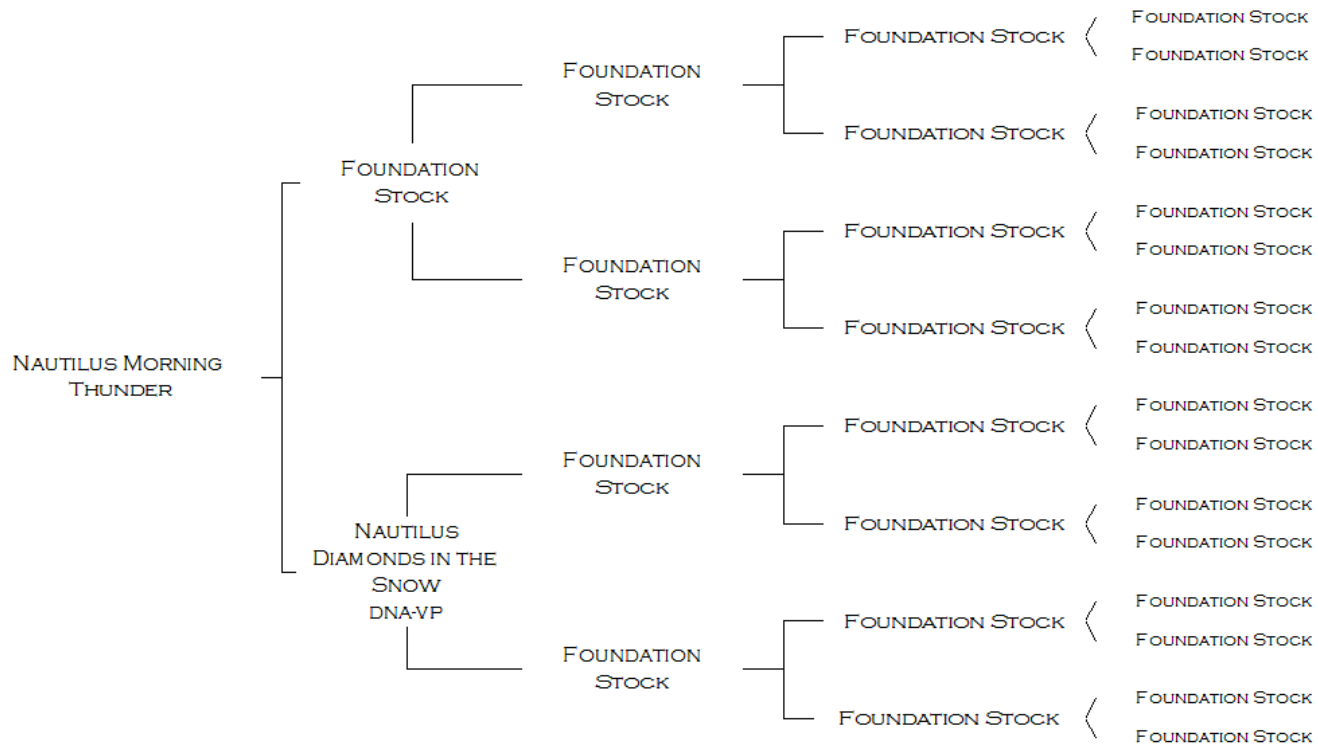

# PEDIGREE OF NAUTILUS MORNING THUNDER

\* DNA-VP INDICATES PARENTAGE HAS BEEN CONFIRMED THROUGH DNA TESTING

NAME	ACCNO	VHL20	HTG4	AHT4	HMS7	ASB2	ASB17	AHT5	HMS6	ASB23	HTG10	HMS3	HTG6	HTG7	HMS2	LEX3	CA425	HMS1	LEX33
NAUTILUS MORNING THUNDER	H12-00480	IM	KP	HL	LQ	MN	KL	M	LO	SU	OR	P	O	KN	I	O	LN	MN	
	DAM QUALIFIES																		