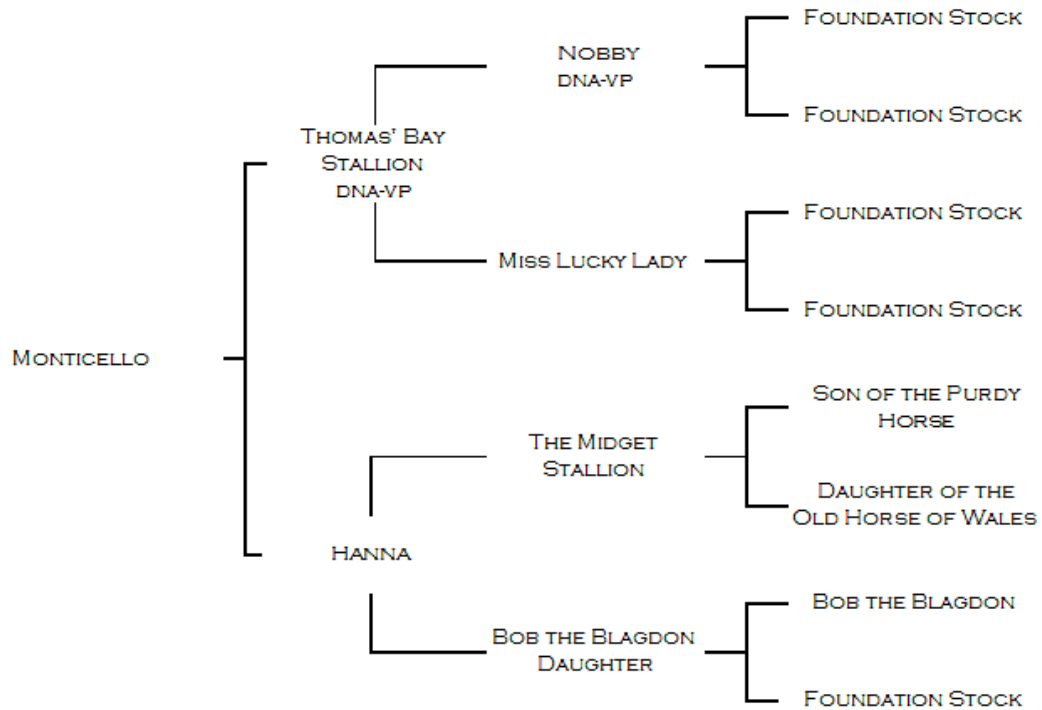

PEDIGREE OF MONTICELLO

NAME	ACCNO	VHL20	HTG4	AHT4	HMS7	ASB2	ASB17	AHT5	HMS6	ASB23	HTG10	HMS3	HTG6	HTG7	HMS2	LEX3	CA425	HMS1	LEX33
MONTICELLO	H13-03323	M	LM	IO	L	KN	KM	M	LP	K	MO	P	G	O	HI	L	IN	IN	

SIRE QUALIFIES . NO TYPE ON FILE FOR DAM