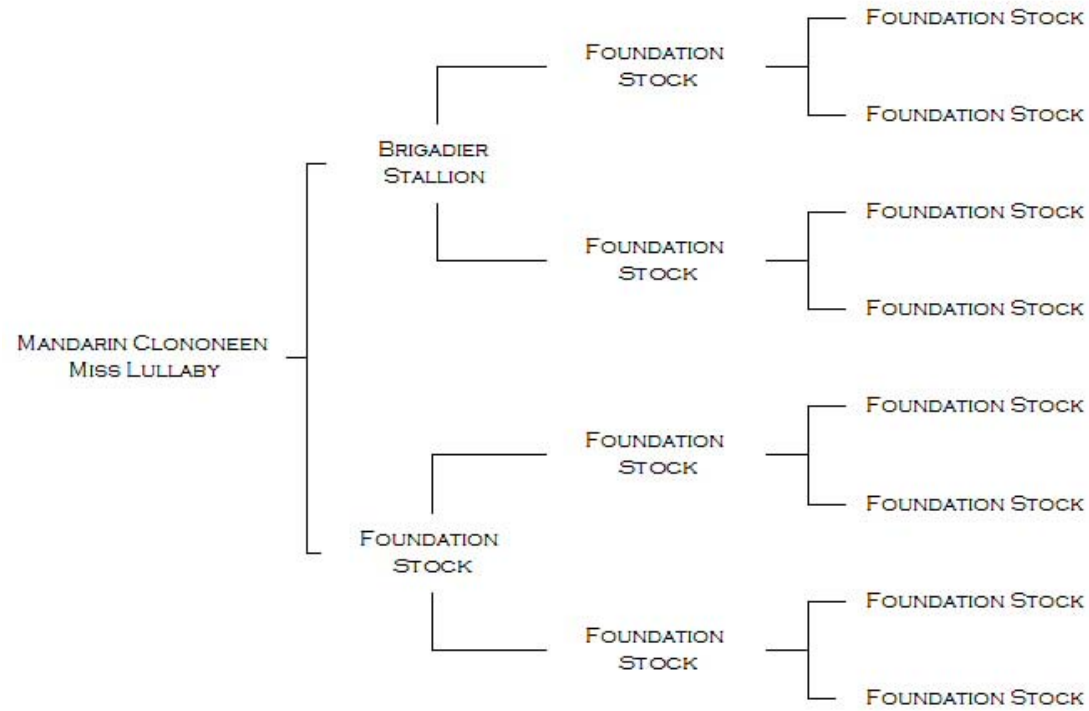

# PEDIGREE OF MANDARIN CLONONEEN MISS LULLABY

NAME	ACCNO	VHL20	HTG4	AHT4	HMS7	ASB2	ASB17	AHT5	HMS6	ASB23	HTG10	HMS3	HTG6	HTG7	HMS2	LEX3	CA425	HMS1	LEX33
MANDARIN CLONONEEN MISS LULLABY	H09-02153	OP	KM	HJ	JL	IN	NS	JM	KL	JS	MO	IM	IO	O	HK	KL	JN	J	
	NO TYPE ON FILE FOR SIRE OR DAM																		