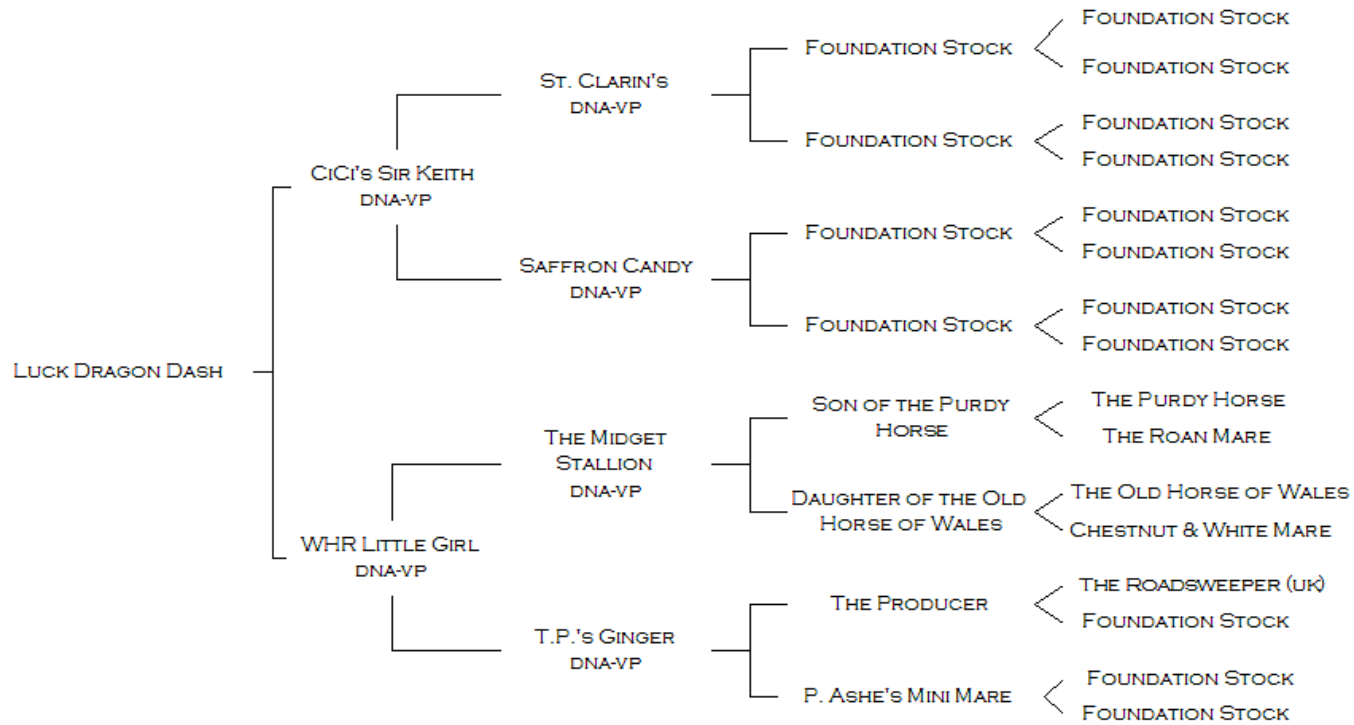

PEDIGREE OF LUCK DRAGON DASH

* DNA-VP INDICATES PARENTAGE HAS BEEN CONFIRMED THROUGH DNA TESTING

NAME	ACCNO	VHL20	HTG4	AHT4	HMS7	ASB2	ASB17	AHT5	HMS6	ASB23	HTG10	HMS3	HTG6	HTG7	HMS2	LEX3	CA425	HMS1	LEX33
LUCK DRAGON DASH	H14-03290	MP	LO	I	LO	IN	KM	LM	L	U	MP	PQ	GI	MO	HI	F	N	JM	
PARENTAGE QUALIFIES																			