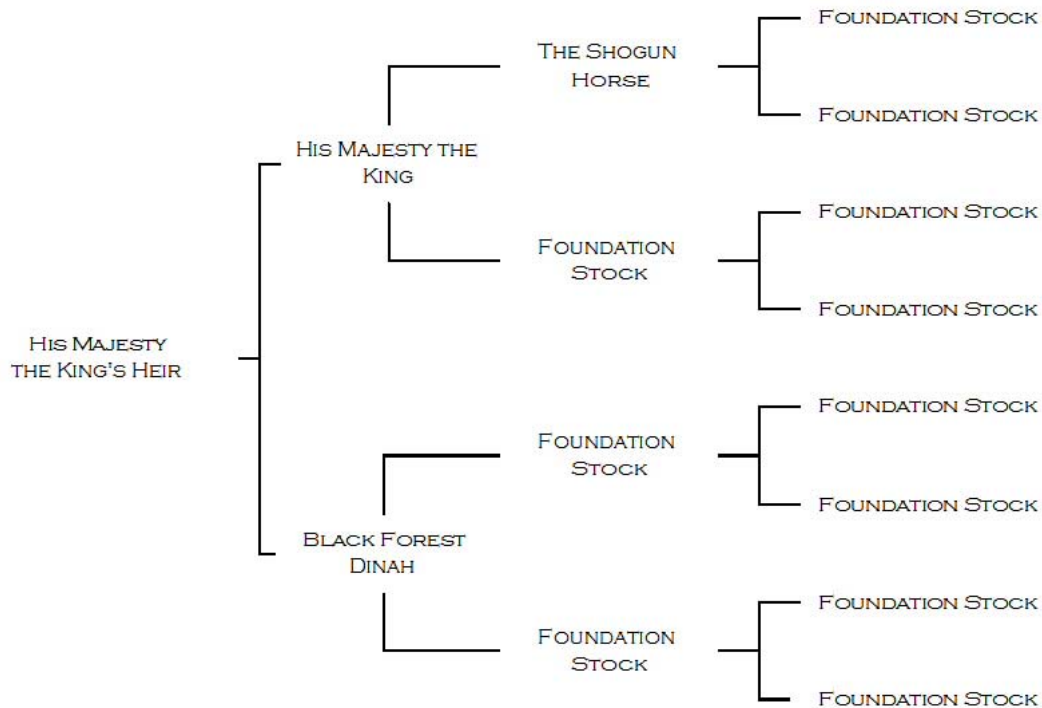

PEDIGREE OF HIS MAJESTY THE KING'S HEIR

NAME	ACCNO	VHL20	HTG4	AHT4	HMS7	ASB2	ASB17	AHT5	HMS6	ASB23	HTG10	HMS3	HTG6	HTG7	HMS2	LEX3	CA425	HMS1	LEX33
HIS MAJESTY THE KING'S HEIR	H07-01580	P	M	HO	LO	KQ	KL	M	MP	KU	OR	P	IJ	MO	HK	K	J	LM	

DAM NOT EXCLUDED, NEED SIRE FOR PARENTAGE.