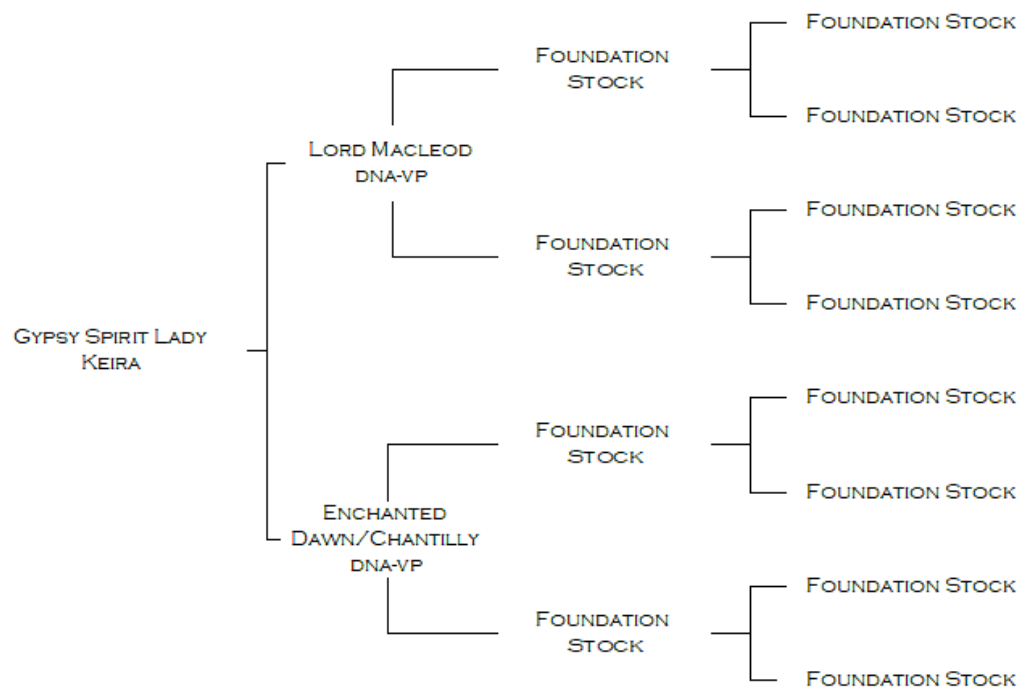

# PEDIGREE OF GYPSY SPIRIT LADY KIERA

\* DNA-VP INDICATES PARENTAGE HAS BEEN CONFIRMED THROUGH DNA TESTING

NAME	ACCNO	VHL20	HTG4	AHT4	HMS7	ASB2	ASB17	AHT5	HMS6	ASB23	HTG10	HMS3	HTG6	HTG7	HMS2	LEX3	CA425	HMS1	LEX33
GYPSY SPIRIT LADY KIERA	H17-03083	P	M	I	LN	MQ	NQ	MN	L	JS	O	P	IO	K	IK	O	IN	JM	
PARENTAGE QUALIFIES																			