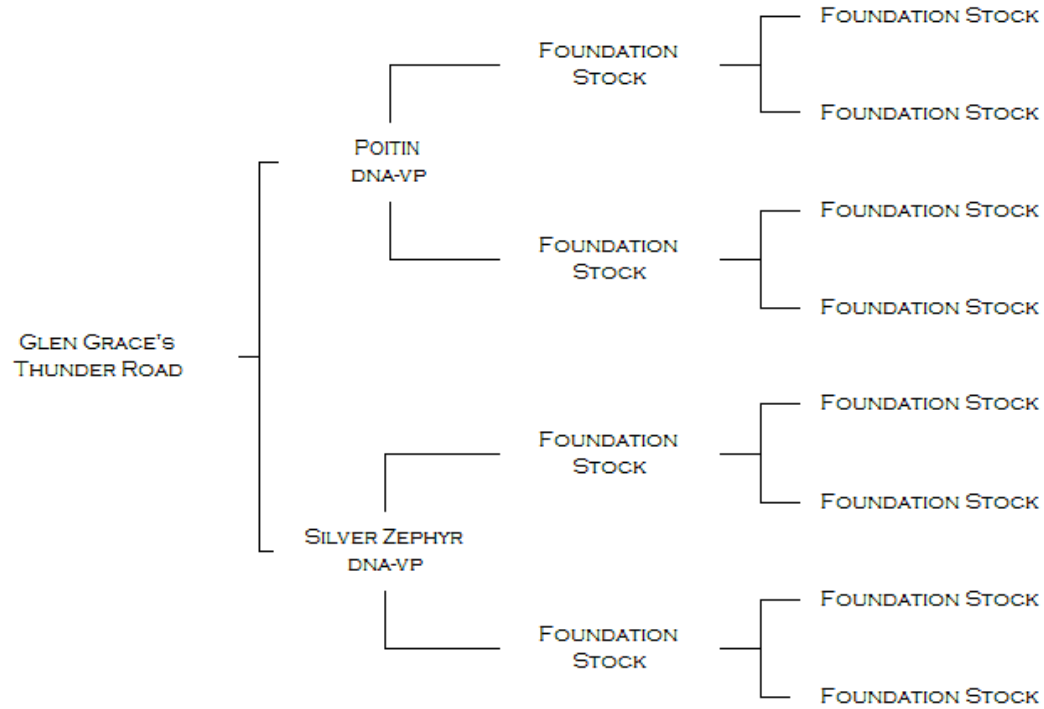

PEDIGREE OF GLEN GRACE'S THUNDER ROAD

* DNA-VP INDICATES PARENTAGE HAS BEEN CONFIRMED THROUGH DNA TESTING

NAME	ACCNO	VHL20	HTG4	AHT4	HMS7	ASB2	ASB17	AHT5	HMS6	ASB23	HTG10	HMS3	HTG6	HTG7	HMS2	LEX3	CA425	HMS1	LEX33
GLEN GRACE'S THUNDER ROAD	H11-00888	MP	M	JN	NO	KN	FM	JM	LM	U	OR	P	O	O	HI	P	N	JM	
PARENTAGE NOT EXCLUDED																			