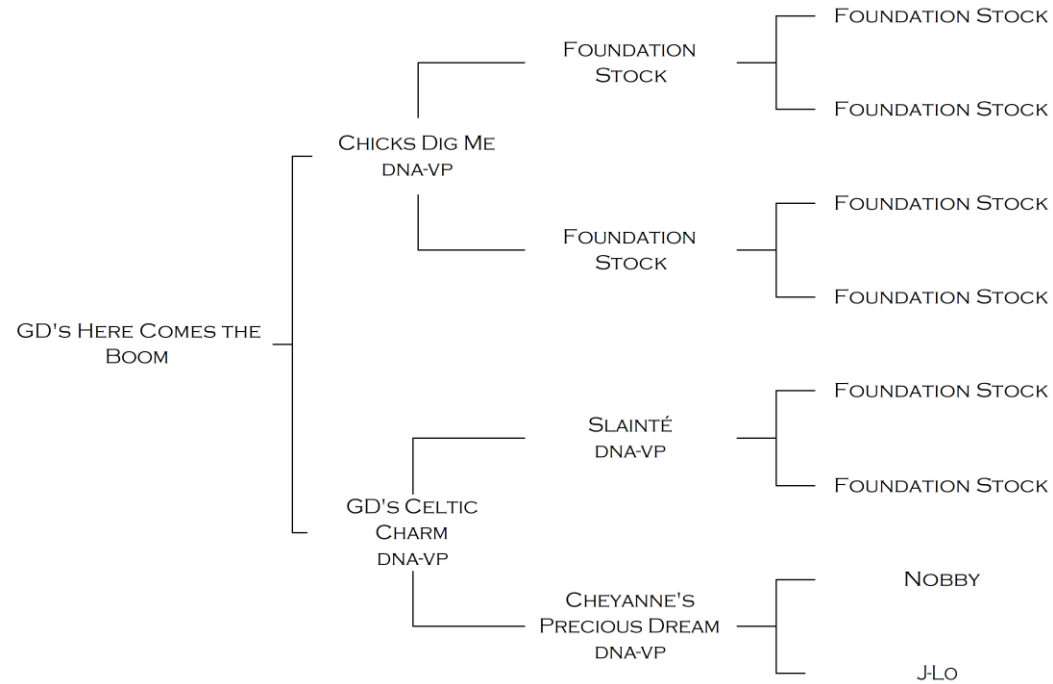

PEDIGREE OF GD'S HERE COMES THE BOOM

* DNA-VP INDICATES PARENTAGE HAS BEEN CONFIRMED THROUGH DNA TESTING

NAME	ACCNO	VHL20	HTG4	AHT4	HMS7	ASB2	ASB17	AHT5	HMS6	ASB23	HTG10	HMS3	HTG6	HTG7	HMS2	LEX3	CA425	HMS1	LEX33
GD'S HERE COMES THE BOOM	H19-00971	MP	M	H	L	KM	MN	M	L	IK	MO	M	GO	K	JK	L	N	M	
PARENTAGE QUALIFIES																			