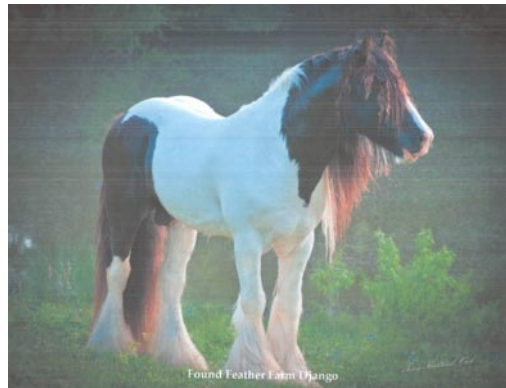

# PEDIGREE OF FOUND FEATHER FARM DJANGO

\* DNA-VP INDICATES PARENTAGE HAS BEEN CONFIRMED THROUGH DNA TESTING

NAME	ACCNO	VHL20	HTG4	AHT4	HMS7	ASB2	ASB17	AHT5	HMS6	ASB23	HTG10	HMS3	HTG6	HTG7	HMS2	LEX3	CA425	HMS1	LEX33
MEADOW FARM MUSIC MAKER (D'JANGO)	H06-08376	IM	P	JN	LN	KM	KM	M	L	KS	IK	IP				N			
	SIRE NOT EXCLUDED																		