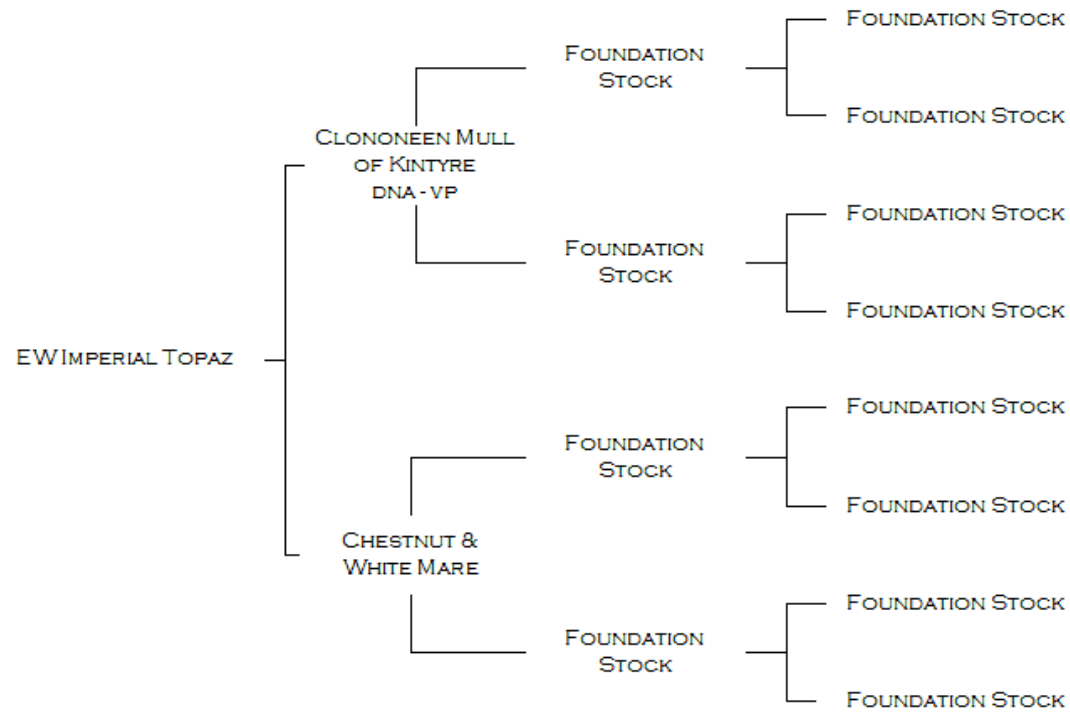

# PEDIGREE OF EW IMPERIAL TOPAZ

\* DNA-VP INDICATES PARENTAGE HAS BEEN CONFIRMED THROUGH DNA TESTING

NAME	ACCNO	VHL20	HTG4	AHT4	HMS7	ASB2	ASB17	AHT5	HMS6	ASB23	HTG10	HMS3	HTG6	HTG7	HMS2	LEX3	CA425	HMS1	LEX33
EW IMPERIAL TOPAZ	H11-01035	LP	MO	HN	LN	KM	KM	L	LM	K	KM	MN	GO	KM	HL	H	JN	LM	