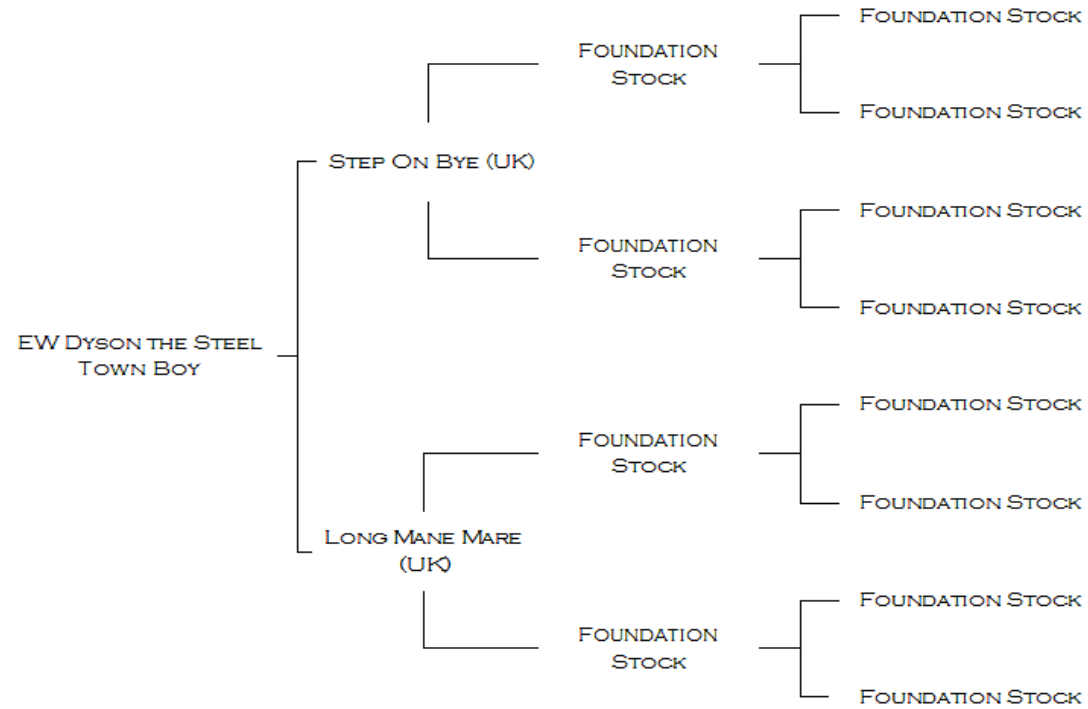

PEDIGREE OF EW DYSON THE STEEL TOWN BOY

* DNA-VP INDICATES PARENTAGE HAS BEEN CONFIRMED THROUGH DNA TESTING

NAME	ACCNO	VHL20	HTG4	AHT4	HMS7	ASB2	ASB17	AHT5	HMS6	ASB23	HTG10	HMS3	HTG6	HTG7	HMS2	LEX3	CA425	HMS1	LEX33
EW DYSON THE STEEL TOWN BOY	H11-01030	P	LM	HO	N	MN	LN	LM	LP	K	IP	IP	JO	NO	IR	P	NO	M	