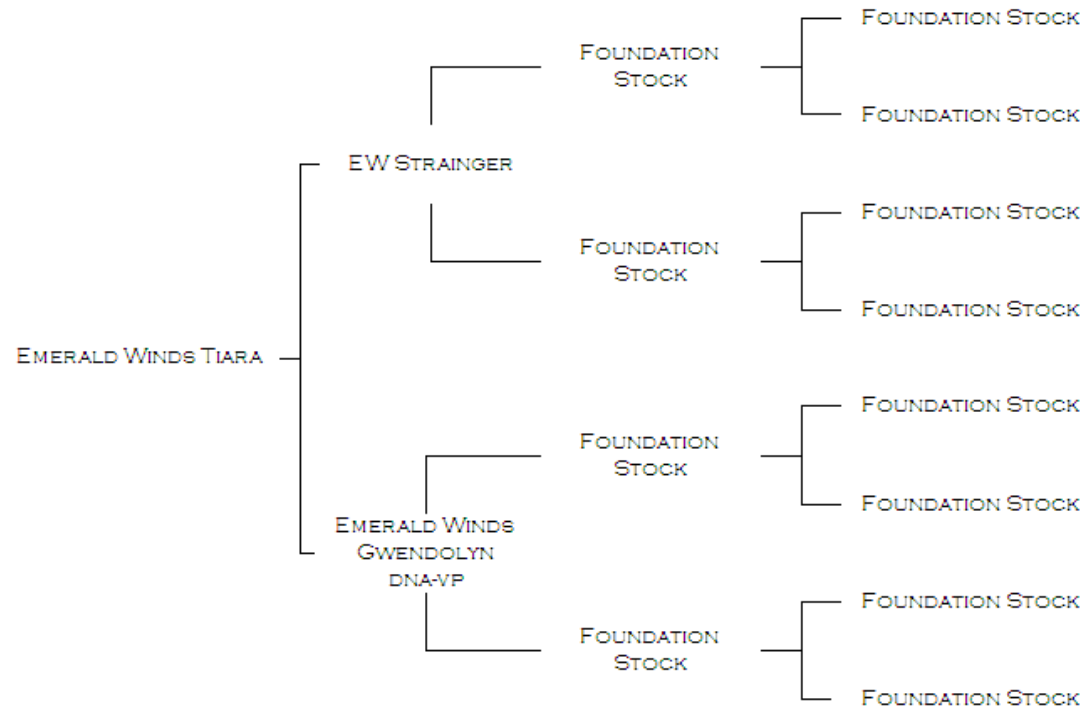

PEDIGREE OF EMERALD WINDS TIARA

* DNA-VP INDICATES PARENTAGE HAS BEEN CONFIRMED THROUGH DNA TESTING

NAME	ACCNO	VHL20	HTG4	AHT4	HMS7	ASB2	ASB17	AHT5	HMS6	ASB23	HTG10	HMS3	HTG6	HTG7	HMS2	LEX3	CA425	HMS1	LEX33
EMERALD WINDS TIARA	H11-02524	IL	M	IP	L	IM	NS	IJ	M	UV	MO	PR	IO	NO	IL	LO	HN	M	
PARENTAGE NOT EXCLUDED.																			