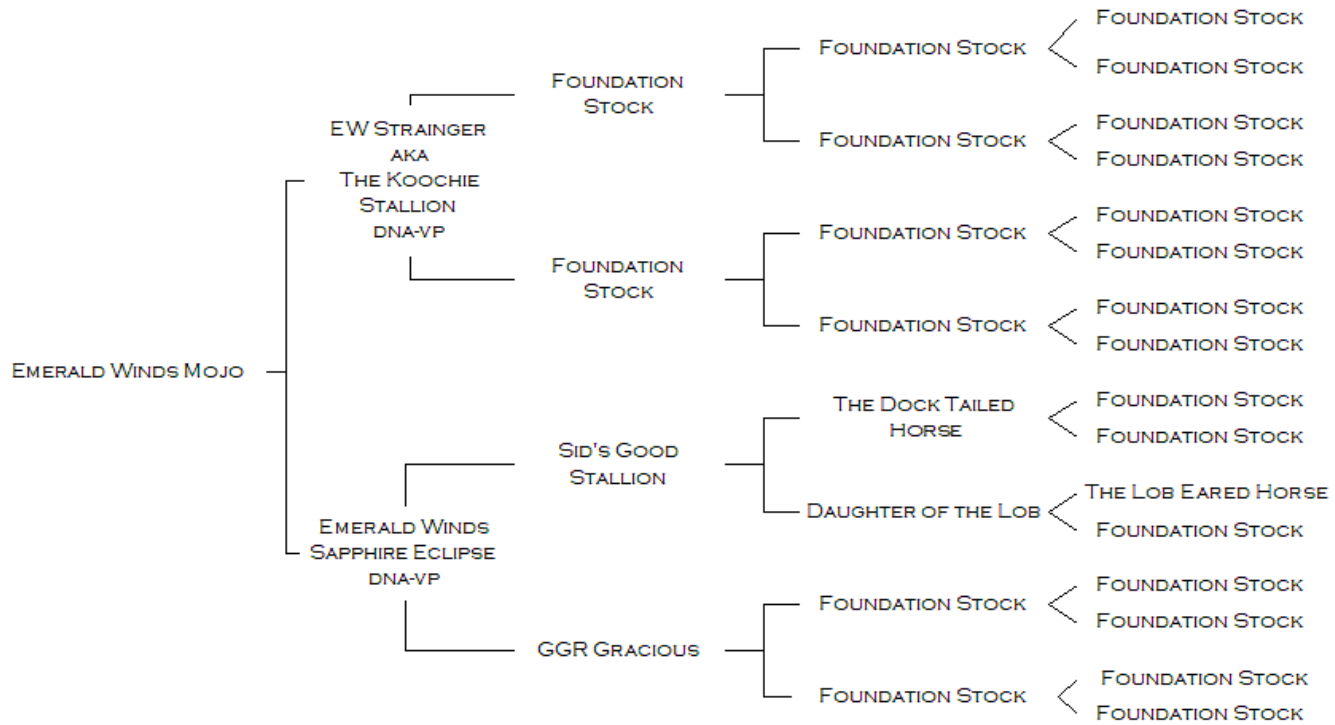

PEDIGREE OF EMERALD WINDS MOJO

* DNA-VP INDICATES PARENTAGE HAS BEEN CONFIRMED THROUGH DNA TESTING

NAME	ACCNO	VHL20	HTG4	AHT4	HMS7	ASB2	ASB17	AHT5	HMS6	ASB23	HTG10	HMS3	HTG6	HTG7	HMS2	LEX3	CA425	HMS1	LEX33
EMERALD WINDS MOJO	H18-03451	IP	LP	HP	L	IM	FS	LN	MP	SV	KM	MP	I	NO	I	K	J	IM	
PARENTAGE QUALIFIES																			