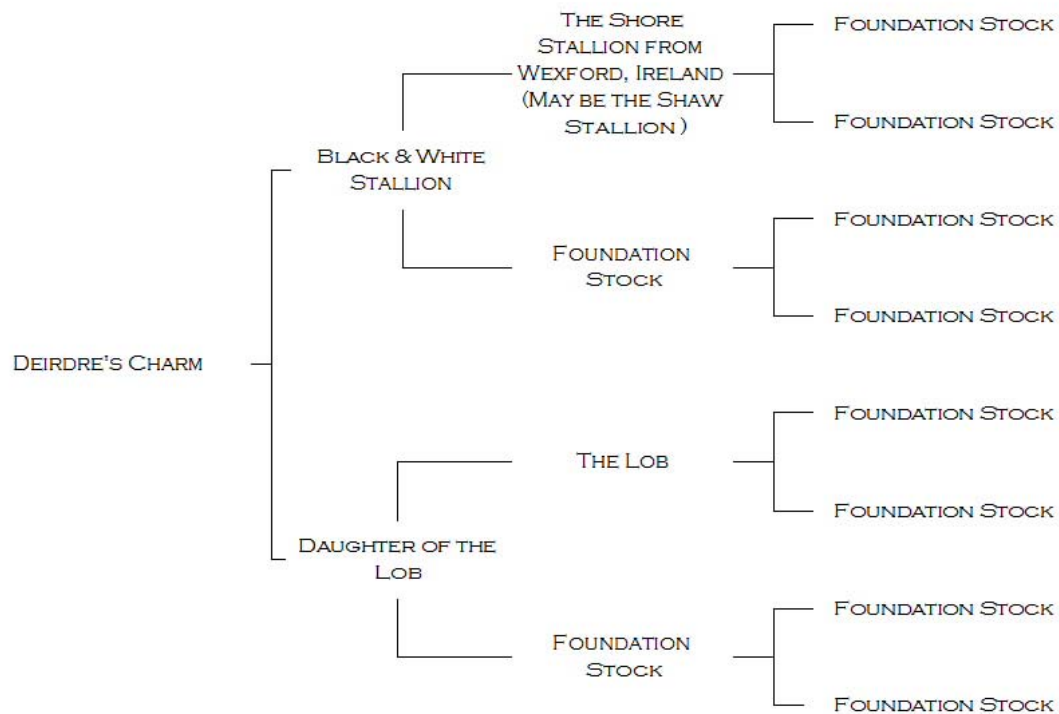

# PEDIGREE OF DEIRDRE'S CHARM

NAME	ACCNO	VHL20	HTG4	AHT4	HMS7	ASB2	ASB17	AHT5	HMS6	ASB23	HTG10	HMS3	HTG6	HTG7	HMS2	LEX3	CA425	HMS1	LEX33
DIERDRE'S CHARM	H07-21366	MP	M	H	L	K	K	JN	MO	I	IO	M	JO	O	IL	MP	NO	MN	
NOT TYPE ON FILE FOR SIRE OR DAM																			