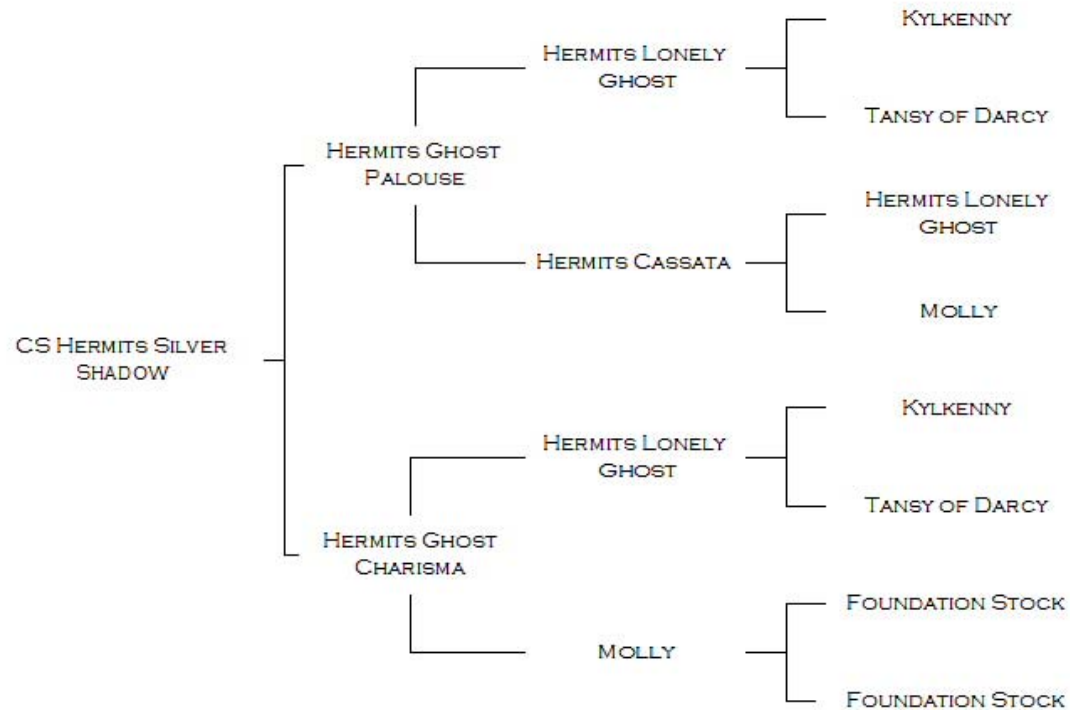

PEDIGREE OF CS HERMIT'S SILVER SHADOW

NAME	ACCNO	VHL20	HTG4	AHT4	HMS7	ASB2	ASB17	AHT5	HMS6	ASB23	HTG10	HMS3	HTG6	HTG7	HMS2	LEX3	CA425	HMS1	LEX33
CS HERMITS SILVER SHADOW	H09-02769	QR	MP	LO	KL	K	KN	JM	M	KL	M	R	G	O	L	K	J	M	
	NO TYPE ON FILE FOR SIRE OR DAM																		