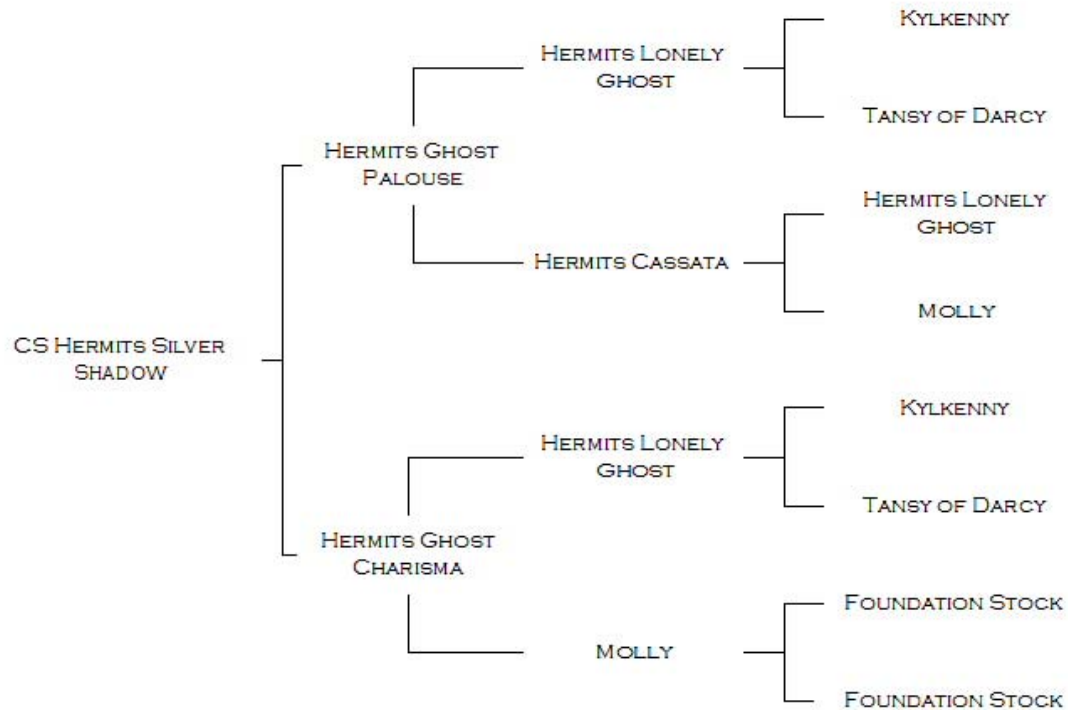

# PEDIGREE OF CS HERMIT'S SILVER SHADOW

NAME	ACCNO	VHL20	HTG4	AHT4	HMS7	ASB2	ASB17	AHT5	HMS6	ASB23	HTG10	HMS3	HTG6	HTG7	HMS2	LEX3	CA425	HMS1	LEX33
CS HERMITS SILVER SHADOW	H09-02769	QR	MP	LO	KL	K	KN	JM	M	KL	M	R	G	O	L	K	J	M	
	NO TYPE ON FILE FOR SIRE OR DAM																		