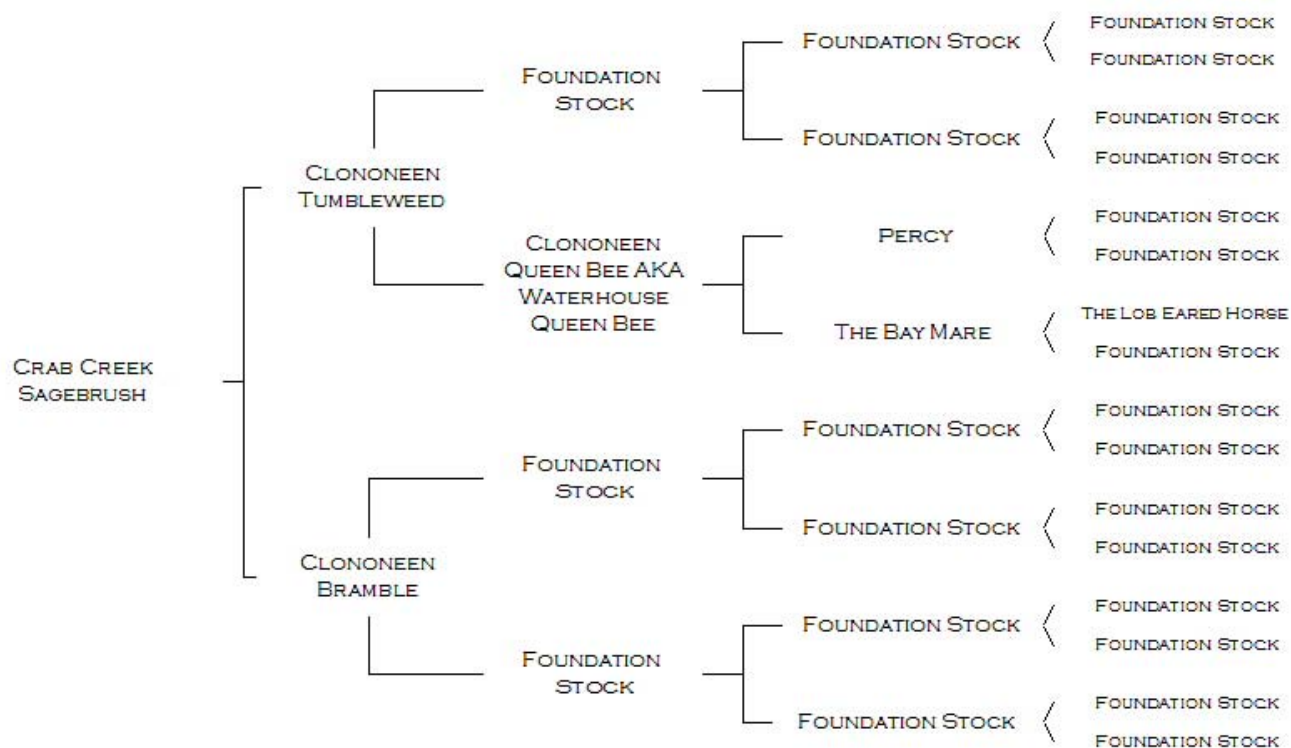

PEDIGREE OF CRAB CREEK SAGEBRUSH

NAME	ACCNO	VHL20	HTG4	AHT4	HMS7	ASB2	ASB17	AHT5	HMS6	ASB23	HTG10	HMS3	HTG6	HTG7	HMS2	LEX3	CA425	HMS1	LEX33
CRAB CREEK SAGEBRUSH	H08-15369	PQ	LO	NO	NO	M	K	LM	LP	IV	O	P	O	MO	HL	O	I	JN	
DAM QUALIFIES NO TYPE ON FILE FOR SIRE																			