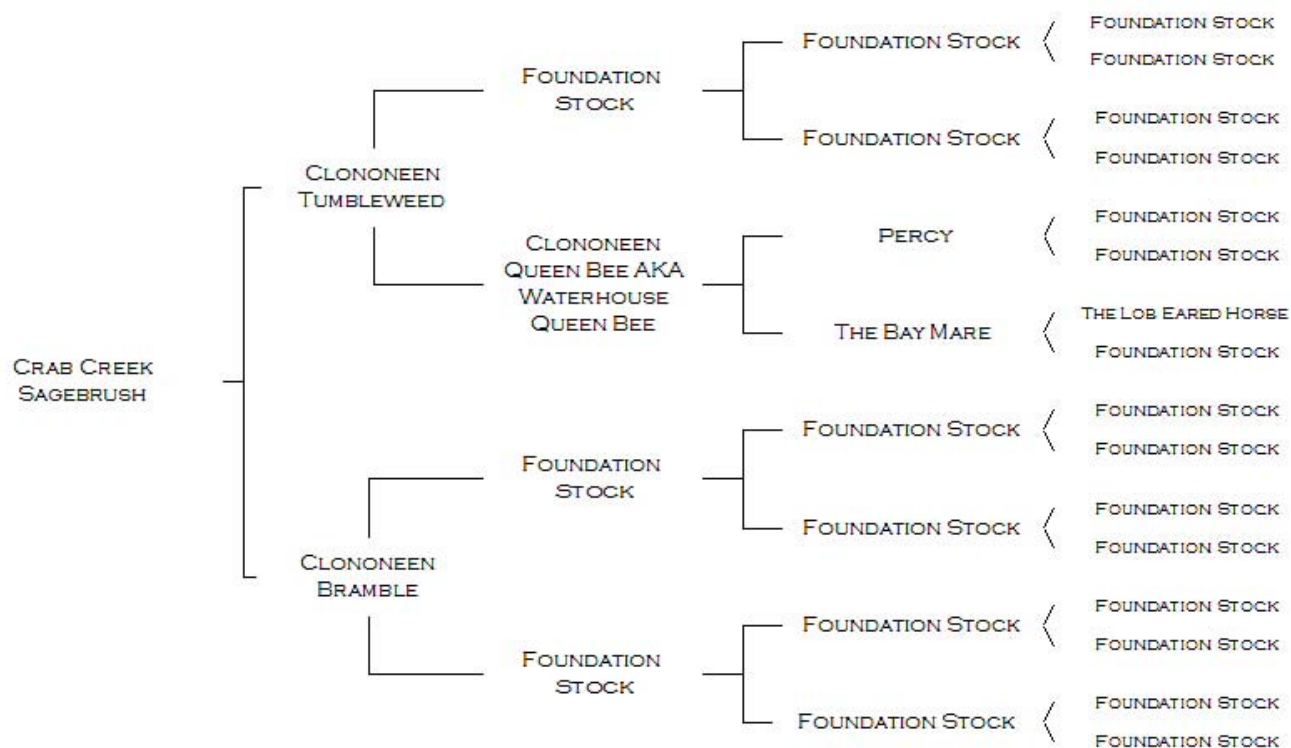

# PEDIGREE OF CRAB CREEK SAGEBRUSH

NAME	ACCNO	VHL20	HTG4	AHT4	HMS7	ASB2	ASB17	AHT5	HMS6	ASB23	HTG10	HMS3	HTG6	HTG7	HMS2	LEX3	CA425	HMS1	LEX33
CRAB CREEK SAGEBRUSH	H08-15369	PQ	LO	NO	NO	M	K	LM	LP	IV	O	P	O	MO	HL	O	I	JN	
DAM QUALIFIES NO TYPE ON FILE FOR SIRE																			