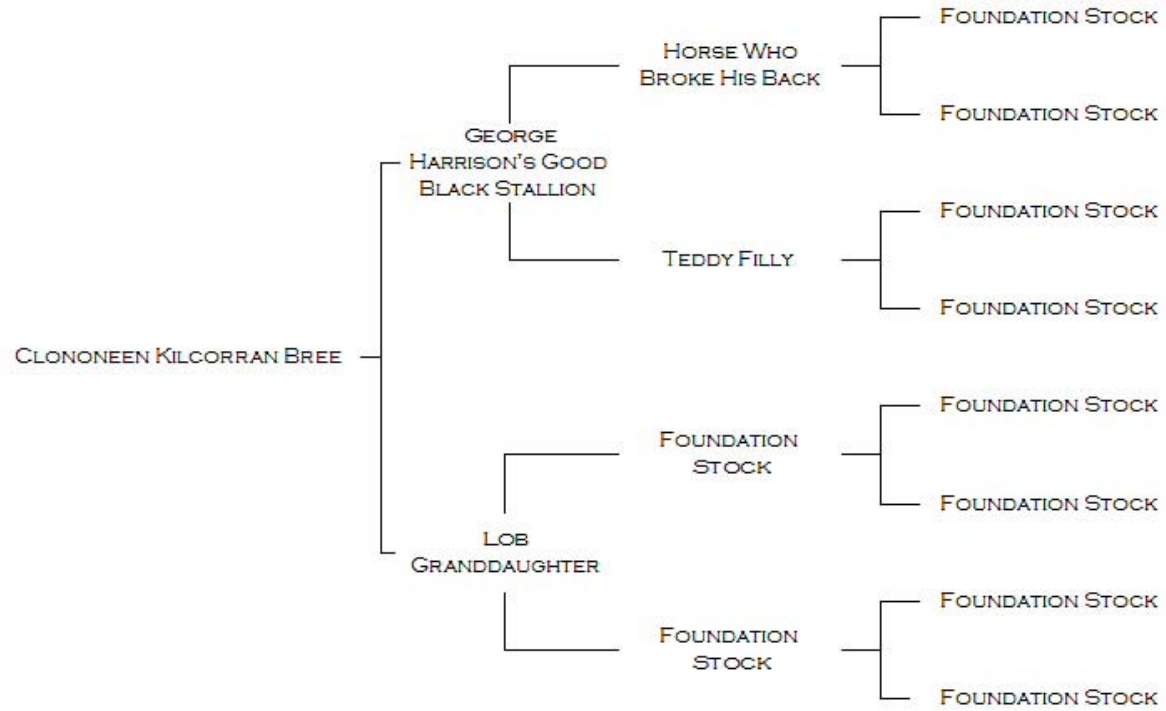

# PEDIGREE OF CLONONEEN KILCORRAN BREE

NAME	ACCNO	VHL20	HTG4	AHT4	HMS7	ASB2	ASB17	AHT5	HMS6	ASB23	HTG10	HMS3	HTG6	HTG7	HMS2	LEX3	CA425	HMS1	LEX33
CLONONEEN KILCORRAN BREE	H07-10185	MP	M	JL	L	K	KP	LM	OP	JK	MO	PR	IJ	KO	I	MP	N	M	
	NO TYPE ON FILE FOR SIRE OR DAM																		