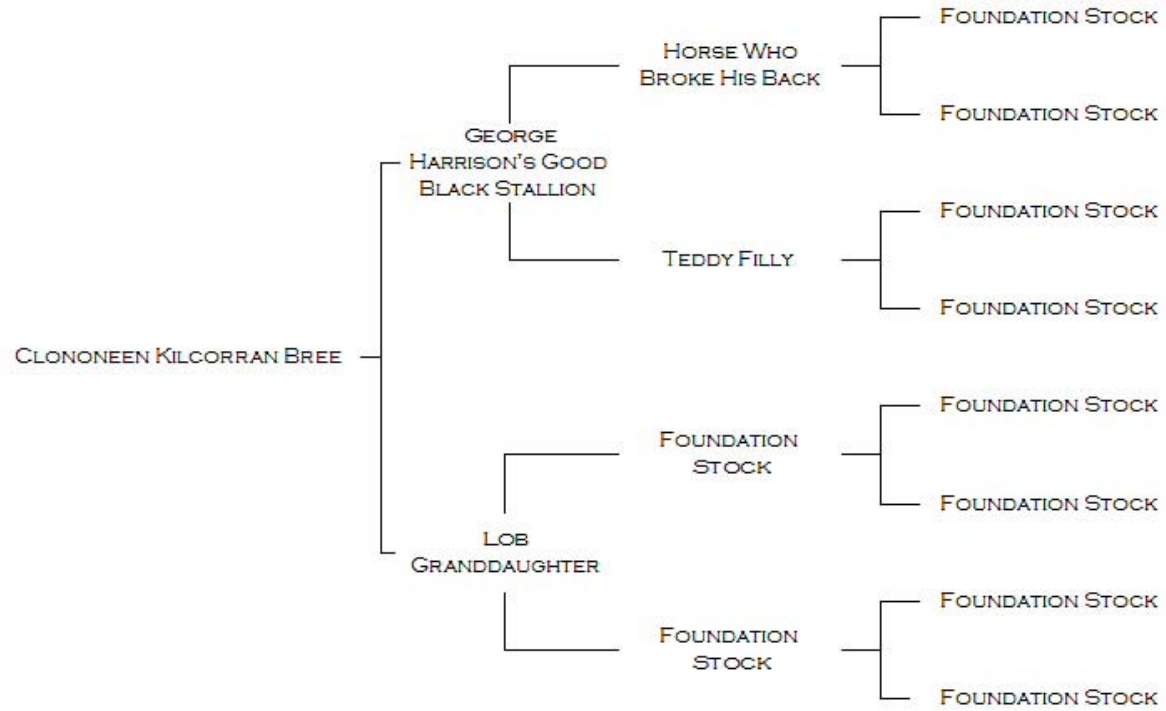

PEDIGREE OF CLONONEEN KILCORRAN BREE

NAME	ACCNO	VHL20	HTG4	AHT4	HMS7	ASB2	ASB17	AHT5	HMS6	ASB23	HTG10	HMS3	HTG6	HTG7	HMS2	LEX3	CA425	HMS1	LEX33
CLONONEEN KILCORRAN BREE	H07-10185	MP	M	JL	L	K	KP	LM	OP	JK	MO	PR	IJ	KO	I	MP	N	M	
	NO TYPE ON FILE FOR SIRE OR DAM																		