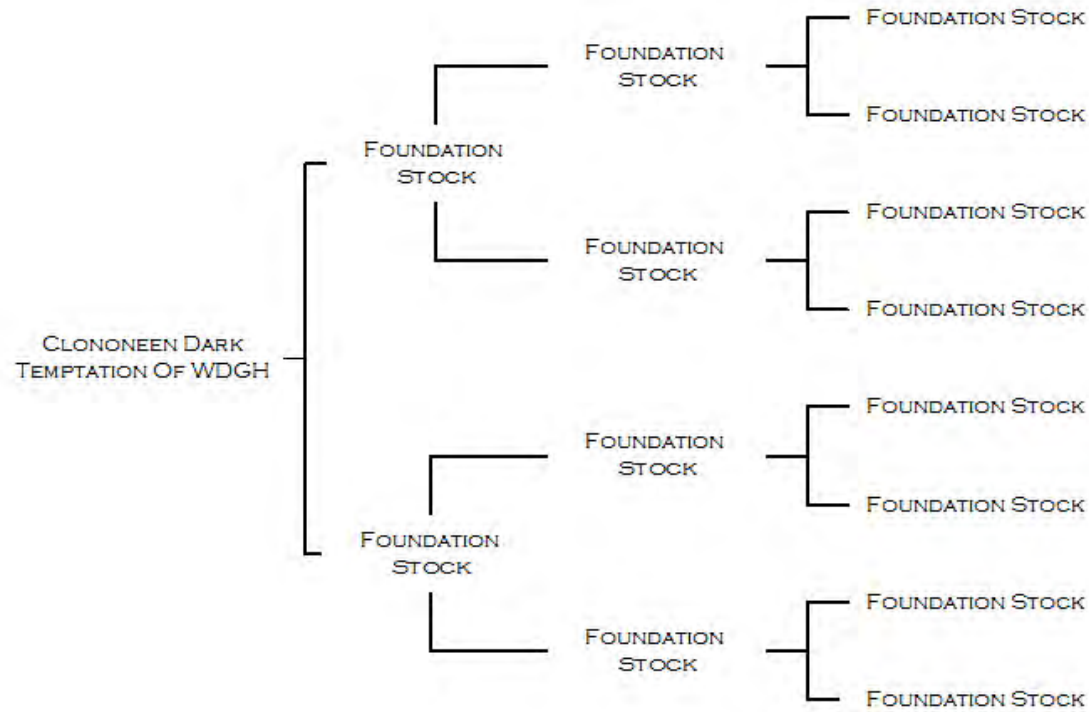

# PEDIGREE OF CLONONEEN DARK TEMPTATION OF WDGH

NAME	ACCNO	VHL20	HTG4	AHT4	HMS7	ASB2	ASB17	AHT5	HMS6	ASB23	HTG10	HMS3	HTG6	HTG7	HMS2	LEX3	CA425	HMS1	LEX33
CLONONEEN DARK TEMPTATION OF WDGH	H06-03098	M	LM	HL	LO	KN	KM	M	MP	IS	PR	M				KP			KO