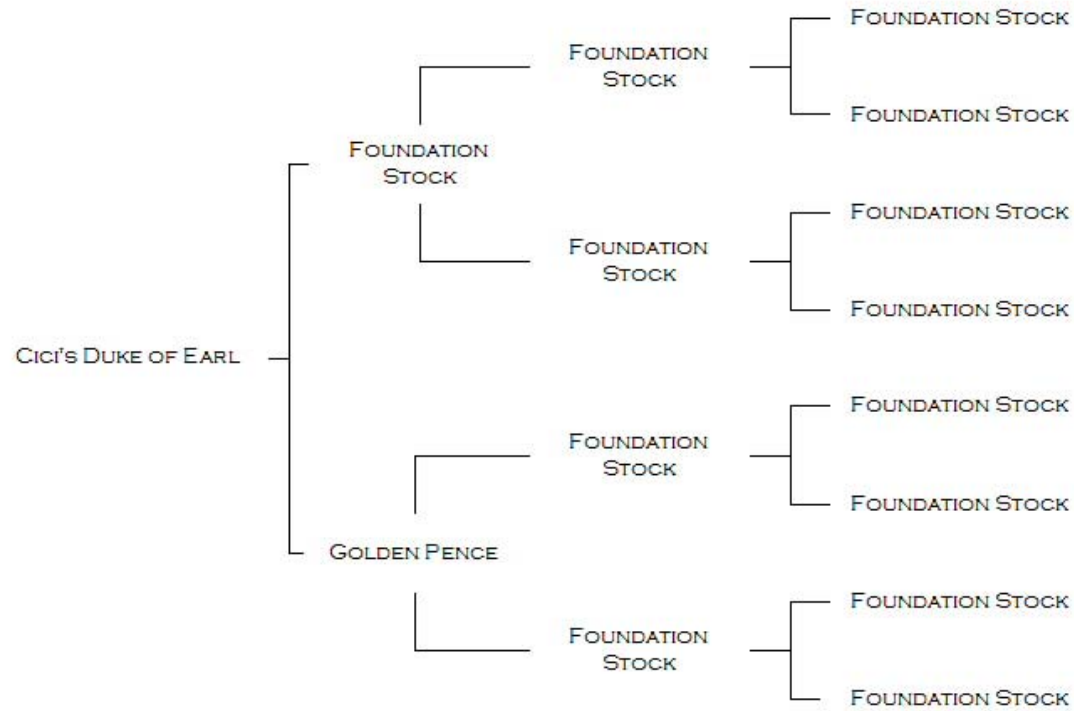

PEDIGREE OF CICI'S DUKE OF EARL

NAME	ACCNO	VHL20	HTG4	AHT4	HMS7	ASB2	ASB17	AHT5	HMS6	ASB23	HTG10	HMS3	HTG6	HTG7	HMS2	LEX3	CA425	HMS1	LEX33
CICIS DUKE OF EARL	H09-04106	MR	MO	L	LN	KM	MS	KM	L	IK	MP	P	GO	MN	HI	P	JN	M	
	DAM NOT EXCLUDED																		