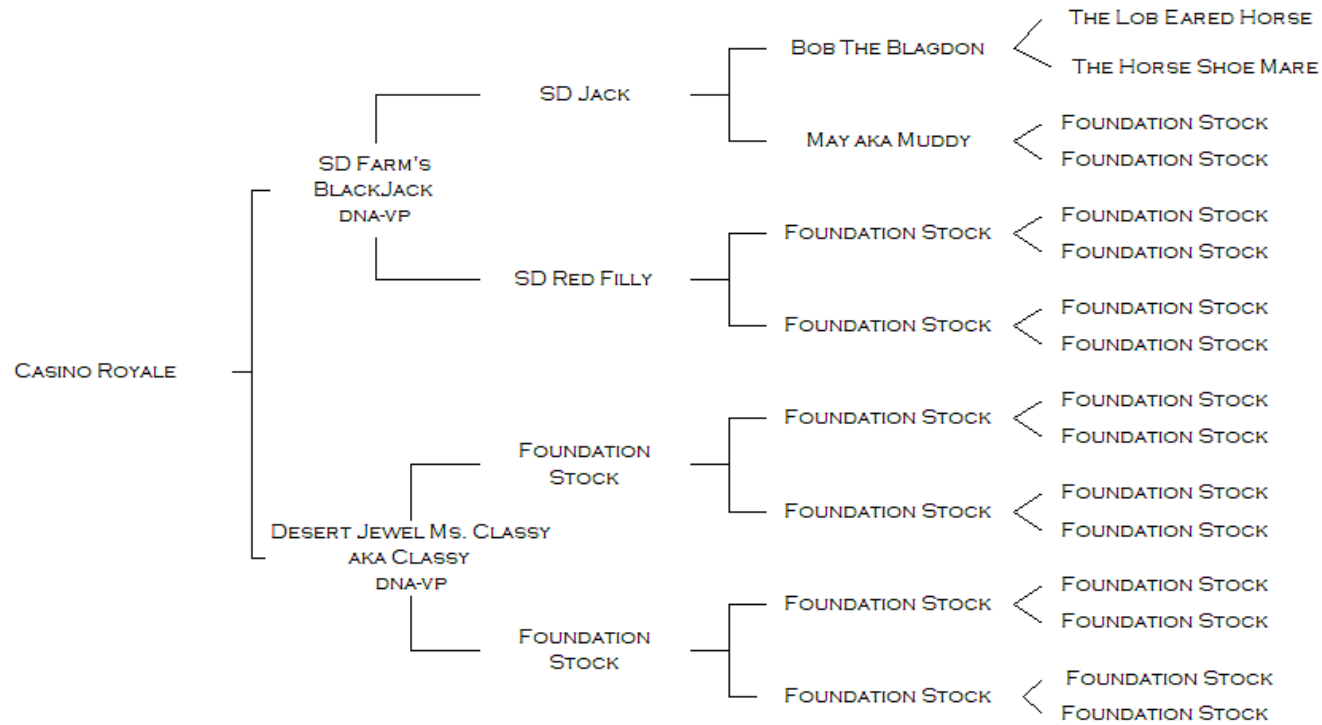

# PEDIGREE OF CASINO ROYALE

\* DNA-VP INDICATES PARENTAGE HAS BEEN CONFIRMED THROUGH DNA TESTING

NAME	ACCNO	VHL20	HTG4	AHT4	HMS7	ASB2	ASB17	AHT5	HMS6	ASB23	HTG10	HMS3	HTG6	HTG7	HMS2	LEX3	CA425	HMS1	LEX33
CASINO ROYALE	H18-02425	MN	M	JO	L	KM	KM	IM	OP	IK	MO	MP	O	KO	I	M	JN	MN	
PARENTAGE NOT EXCLUDED																			