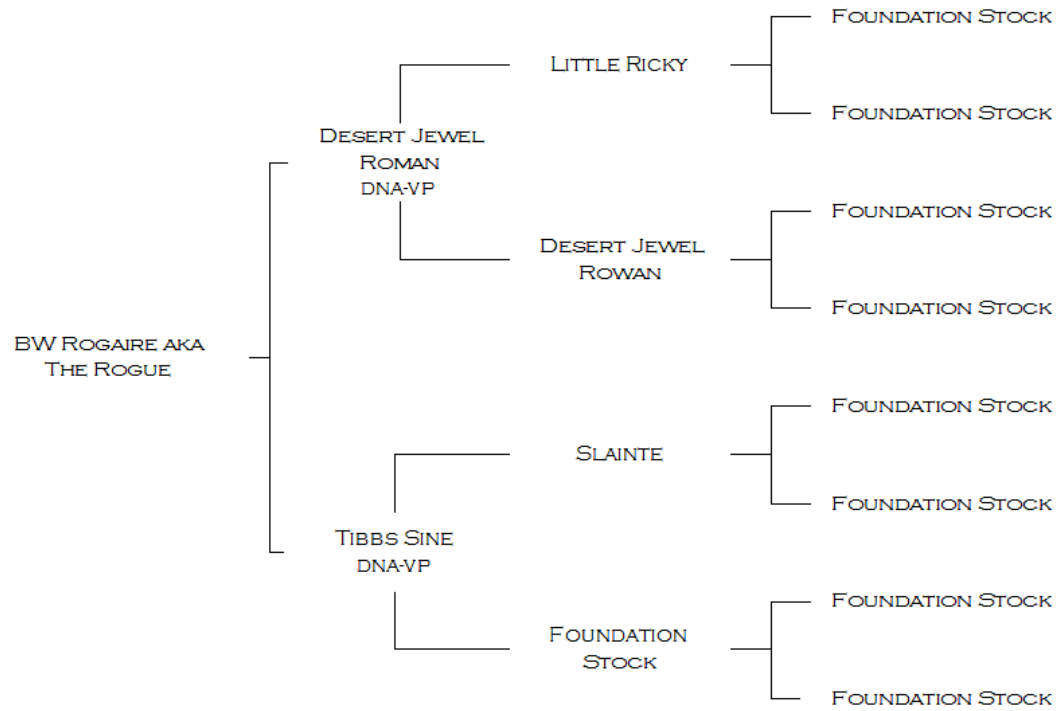

PEDIGREE OF BW ROGAIRE AKA THE ROGUE

* DNA-VP INDICATES PARENTAGE HAS BEEN CONFIRMED THROUGH DNA TESTING

NAME	ACCNO	VHL20	HTG4	AHT4	HMS7	ASB2	ASB17	AHT5	HMS6	ASB23	HTG10	HMS3	HTG6	HTG7	HMS2	LEX3	CA425	HMS1	LEX33
BW ROGAIRE AKA THE ROGUE	H11-07636	MP	M	HJ	L	M	LS	JL	MO	KV	MO	IP	IJ	KO	HI	M	N	MN	
PARENTAGE NOT EXCLUDED																			