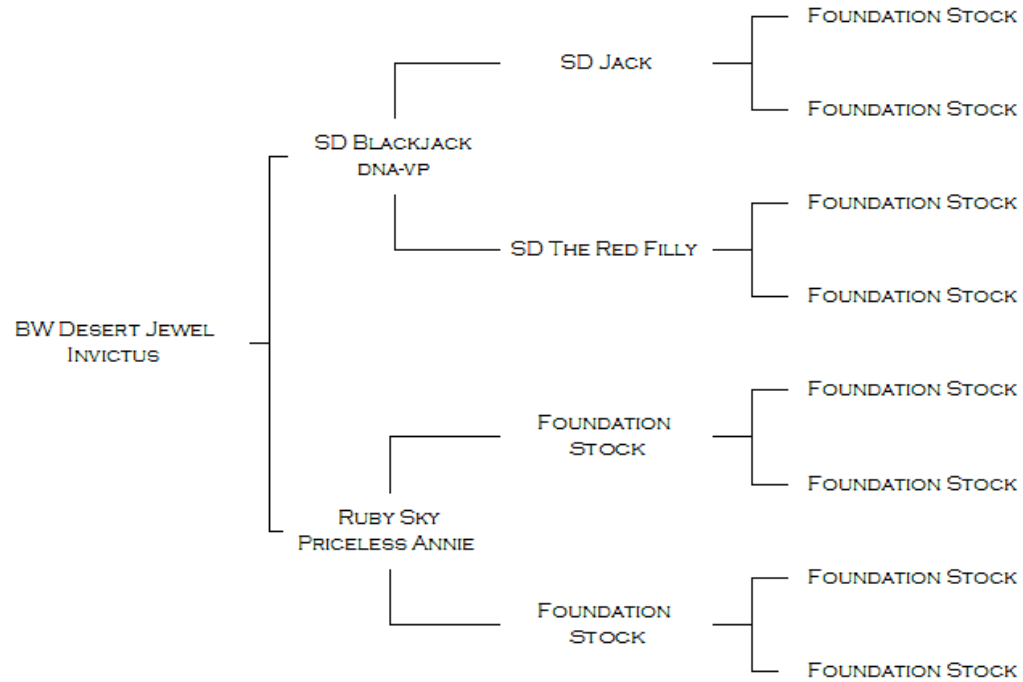

PEDIGREE OF BW DESERT JEWEL INVICTUS

* DNA-VP INDICATES PARENTAGE HAS BEEN CONFIRMED THROUGH DNA TESTING

NAME	ACCNO	VHL20	HTG4	AHT4	HMS7	ASB2	ASB17	AHT5	HMS6	ASB23	HTG10	HMS3	HTG6	HTG7	HMS2	LEX3	CA425	HMS1	LEX33
BW DESERT JEWEL INVICTUS	H14-01049	IP	MO	JL	LN	K	M	L	OP	IU	M	M	O	K	I	L	JN	MN	
	SIRE QUALIFIES.																		