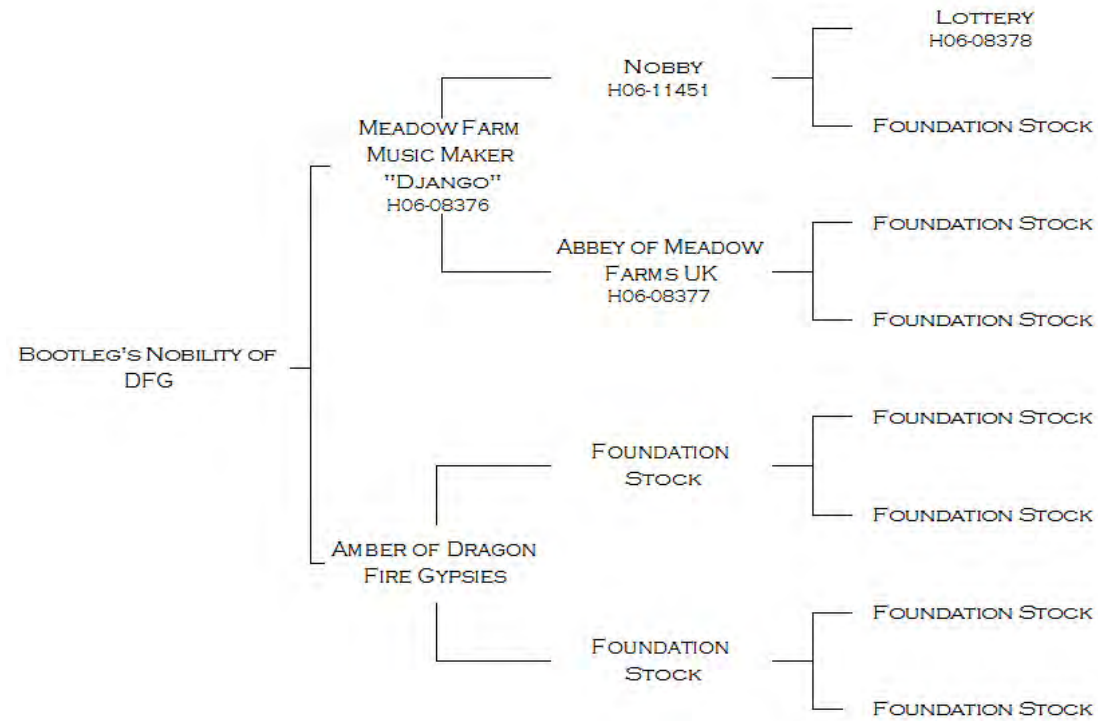

# PEDIGREE OF BOOTLEG'S NOBILITY OF DFG

NAME	ACCNO	VHL20	HTG4	AHT4	HMS7	ASB2	ASB17	AHT5	HMS6	ASB23	HTG10	HMS3	HTG6	HTG7	HMS2	LEX3	CA425	HMS1	LEX33
BOOTLEG'S NOBILITY OF DFG	H08-08661	IR	P	NO	KL	KM	MN	M	LO	SU	KM	IP	GO	O	HJ	F	JN	M	
	NO TYPE ON FILE FOR SIRE OR DAM																		