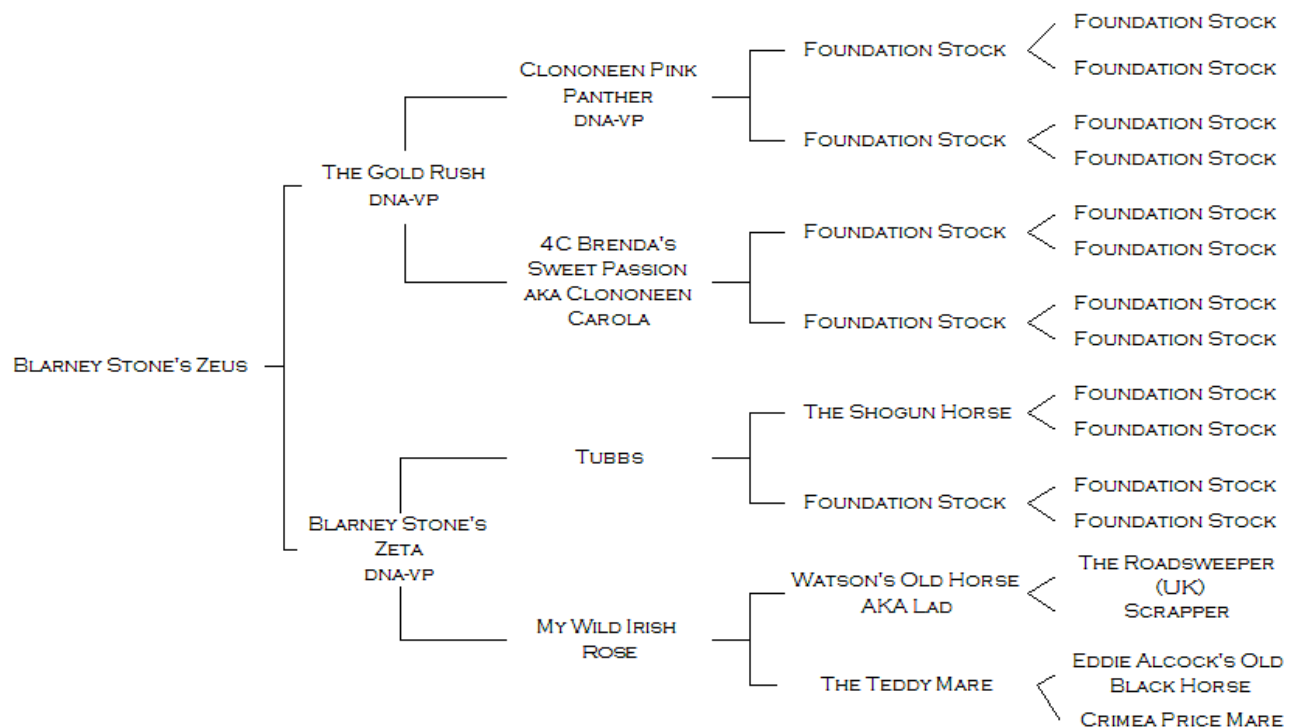

PEDIGREE OF BLARNEY STONE'S ZEUS

* DNA-VP INDICATES PARENTAGE HAS BEEN CONFIRMED THROUGH DNA TESTING

NAME	ACCNO	VHL20	HTG4	AHT4	HMS7	ASB2	ASB17	AHT5	HMS6	ASB23	HTG10	HMS3	HTG6	HTG7	HMS2	LEX3	CA425	HMS1	LEX33
BLARNEY STONES ZEUS	H14-07202	M	M	JL	L	MN	KM	LM	MP	SU	IM	MP	O	K	I	O	NO	IM	
PARENTAGE QUALIFIES.																			