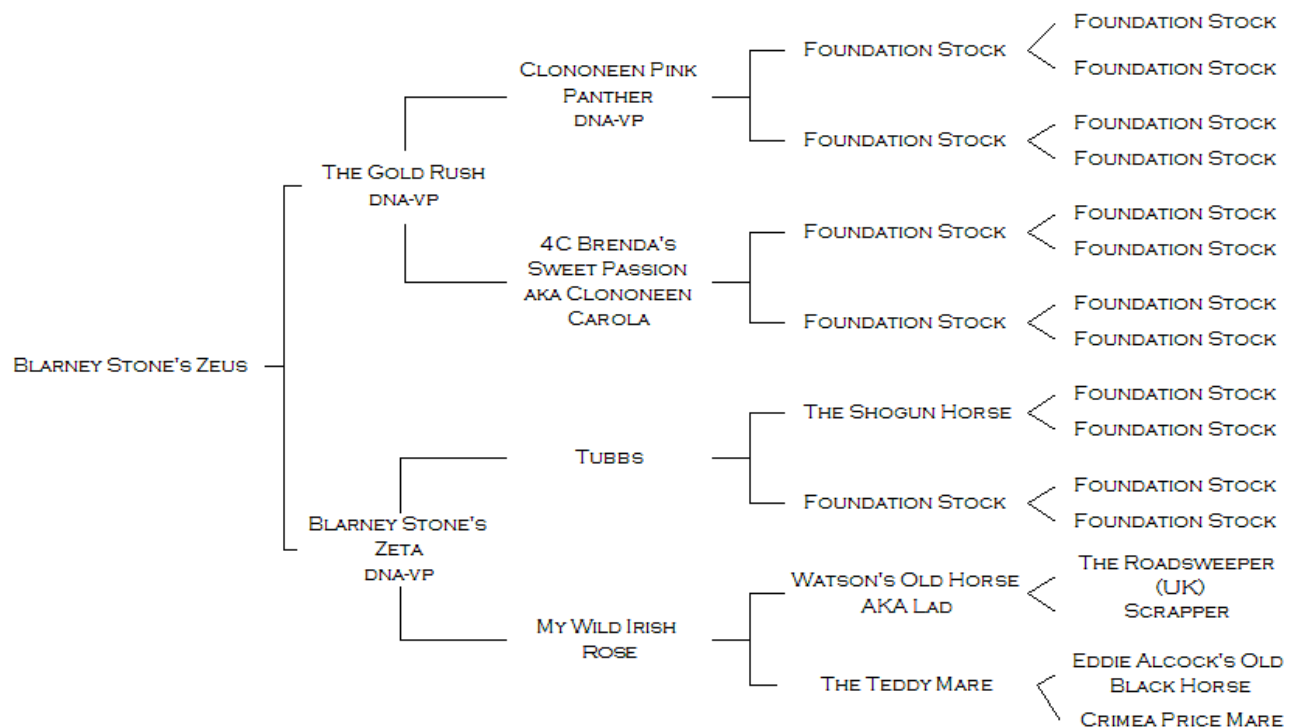

# PEDIGREE OF BLARNEY STONE'S ZEUS

\* DNA-VP INDICATES PARENTAGE HAS BEEN CONFIRMED THROUGH DNA TESTING

NAME	ACCNO	VHL20	HTG4	AHT4	HMS7	ASB2	ASB17	AHT5	HMS6	ASB23	HTG10	HMS3	HTG6	HTG7	HMS2	LEX3	CA425	HMS1	LEX33
BLARNEY STONES ZEUS	H14-07202	M	M	JL	L	MN	KM	LM	MP	SU	IM	MP	O	K	I	O	NO	IM	
PARENTAGE QUALIFIES.																			