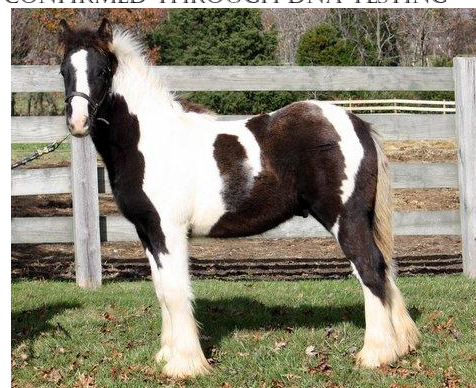

PEDIGREE OF BLARNEY STONE'S ZEUS

* DNA-VP INDICATES PARENTAGE HAS BEEN CONFIRMED THROUGH DNA TESTING

NAME	ACCNO	VHL20	HTG4	AHT4	HMS7	ASB2	ASB17	AHT5	HMS6	ASB23	HTG10	HMS3	HTG6	HTG7	HMS2	LEX3	CA425	HMS1	LEX33
BLARNEY STONES ZEUS	H14-07202	M	M	JL	L	MN	KM	LM	MP	SU	IM	MP	O	K	I	O	NO	IM	
PARENTAGE QUALIFIES.																			