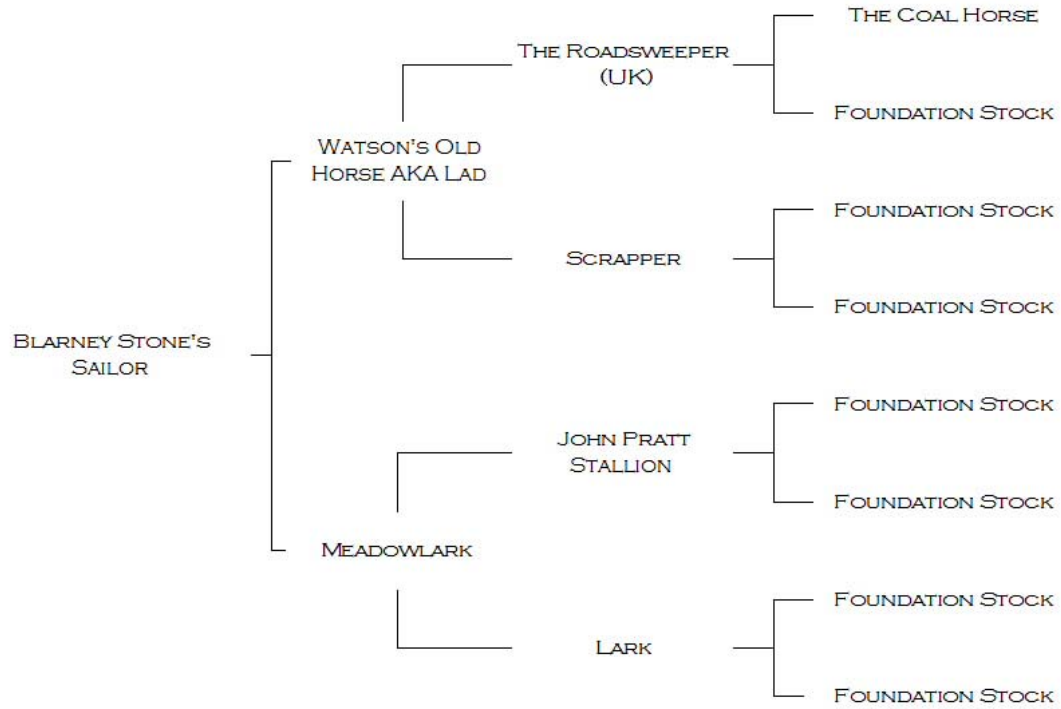

PEDIGREE OF BLARNEY STONE'S SAILOR

NAME	ACCNO	VHL20	HTG4	AHT4	HMS7	ASB2	ASB17	AHT5	HMS6	ASB23	HTG10	HMS3	HTG6	HTG7	HMS2	LEX3	CA425	HMS1	LEX3:
BLARNEY STONE'S SAILOR	H04-22496	IP	M	I	LN	K	KM	LM	LP	KU	L	MP				L			OQ

DAM EXCLUDED. SIRE QUALIFIES.