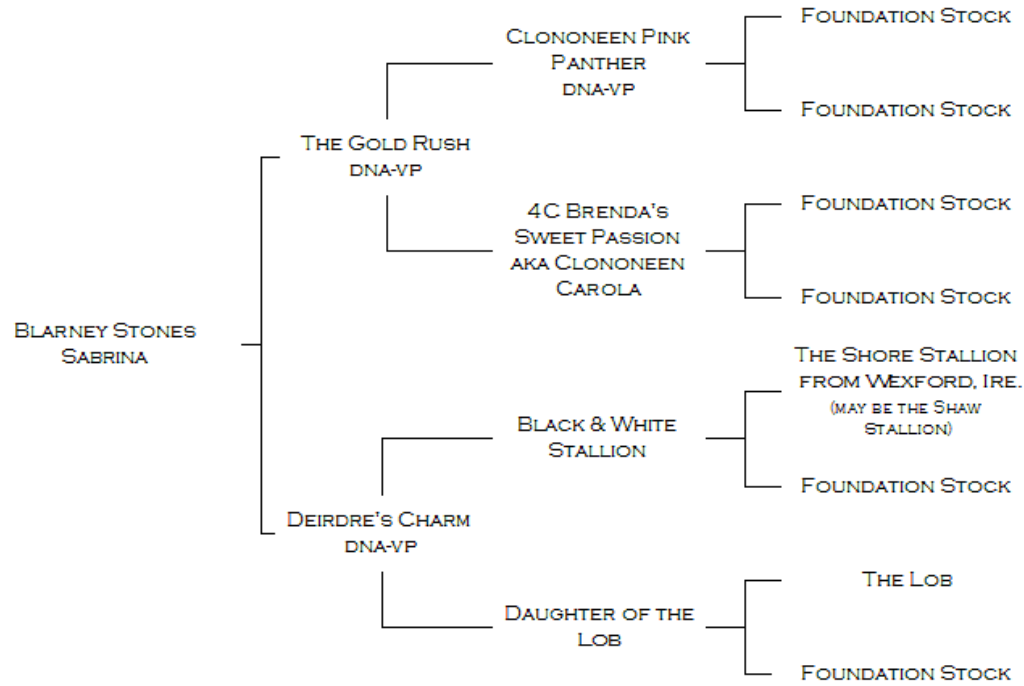

# PEDIGREE OF BLARNEY STONE'S SABRINA

\* DNA-VP INDICATES PARENTAGE HAS BEEN CONFIRMED THROUGH DNA TESTING

NAME	ACCNO	VHL20	HTG4	AHT4	HMS7	ASB2	ASB17	AHT5	HMS6	ASB23	HTG10	HMS3	HTG6	HTG7	HMS2	LEX3	CA425	HMS1	LEX33
BLARNEY STONES SABRINA	H13-07235	LM	M	HJ	L	KM	KM	MN	MO	B	IM	MP	O	KO	IL	LP	MO	MN	
PARENTAGE NOT EXCLUDED																			