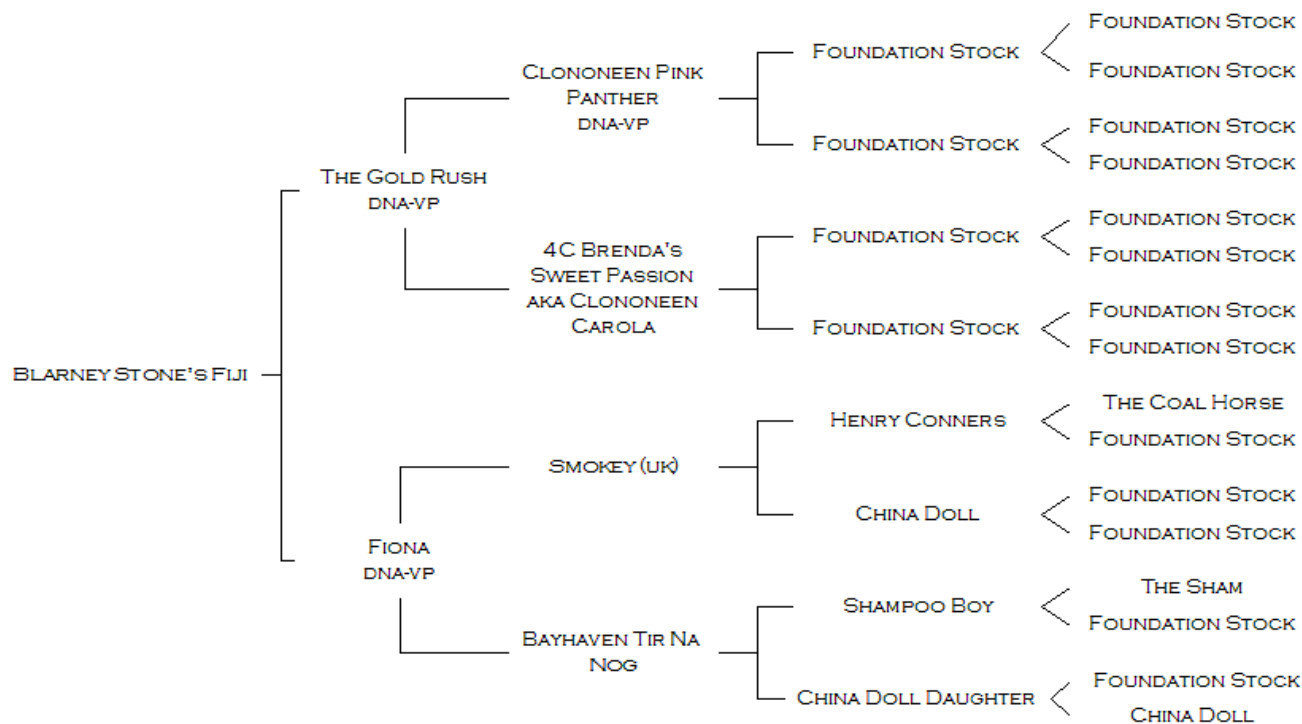

PEDIGREE OF BLARNEY STONE'S FIJI

* DNA-VP INDICATES PARENTAGE HAS BEEN CONFIRMED THROUGH DNA TESTING

NAME	ACCNO	VHL20	HTG4	AHT4	HMS7	ASB2	ASB17	AHT5	HMS6	ASB23	HTG10	HMS3	HTG6	HTG7	HMS2	LEX3	CA425	HMS1	LEX33
BLARNEY STONES FIJI	H14-07203	MP	MO	JN	LO	N	KM	LM	MO	JU	M	P	O	MO	IK	FL	MN	M	
PARENTAGE QUALIFIES.																			