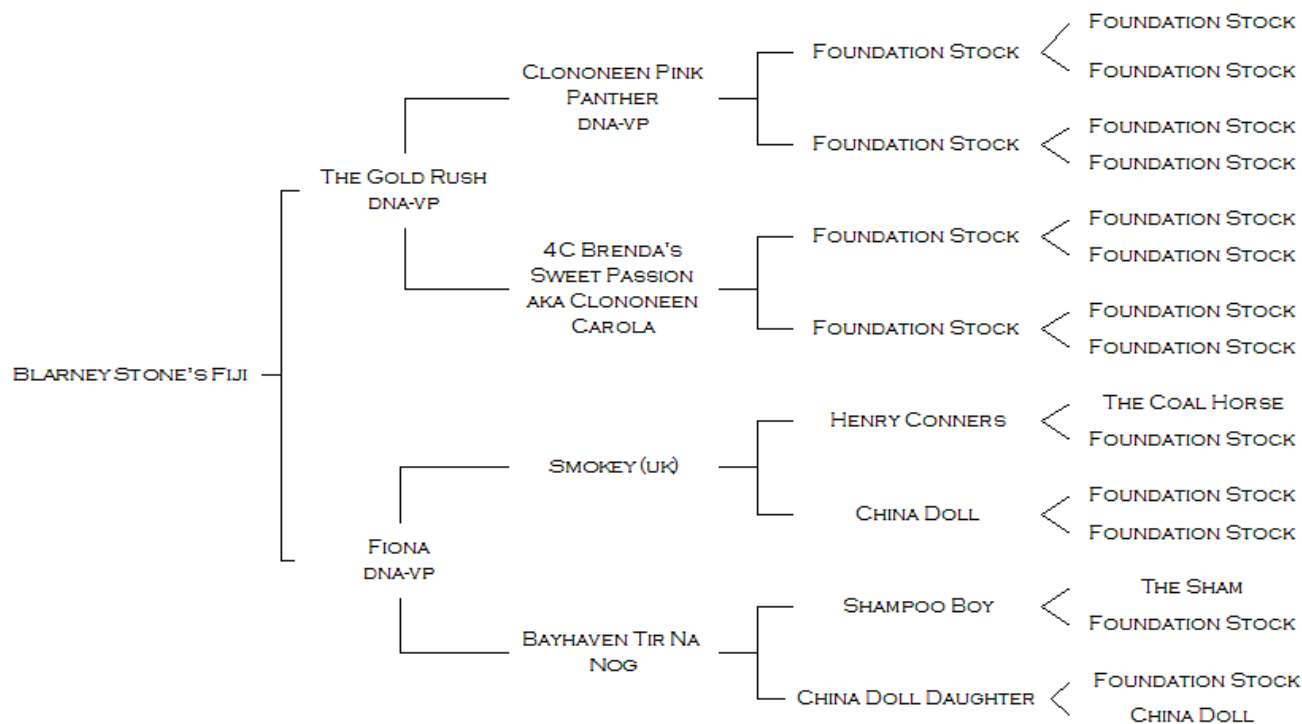

# PEDIGREE OF BLARNEY STONE'S FIJI

\* DNA-VP INDICATES PARENTAGE HAS BEEN CONFIRMED THROUGH DNA TESTING

NAME	ACCNO	VHL20	HTG4	AHT4	HMS7	ASB2	ASB17	AHT5	HMS6	ASB23	HTG10	HMS3	HTG6	HTG7	HMS2	LEX3	CA425	HMS1	LEX33
BLARNEY STONES FIJI	H14-07203	MP	MO	JN	LO	N	KM	LM	MO	JU	M	P	O	MO	IK	FL	MN	M	
PARENTAGE QUALIFIES.																			