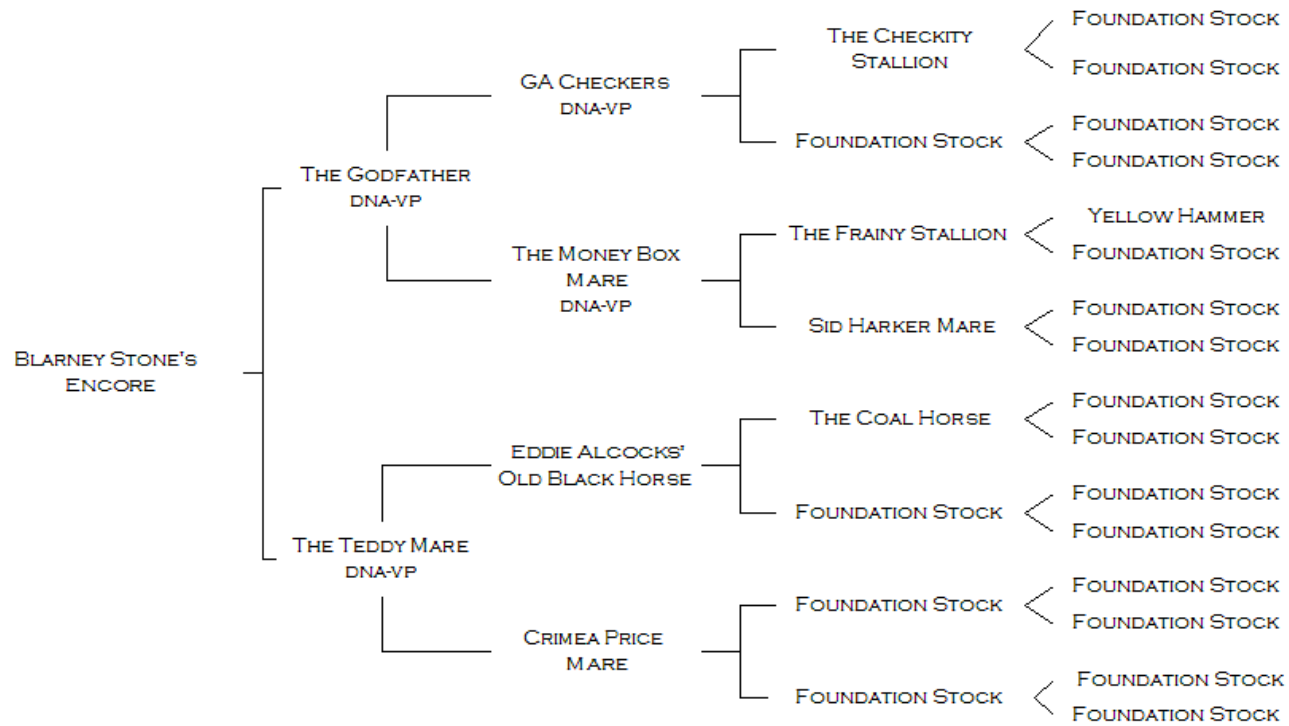

PEDIGREE OF BLARNEY STONES ENCORE

* DNA-VP INDICATES PARENTAGE HAS BEEN CONFIRMED THROUGH DNA TESTING

NAME	ACCNO	VHL20	HTG4	AHT4	HMS7	ASB2	ASB17	AHT5	HMS6	ASB23	HTG10	HMS3	HTG6	HTG7	HMS2	LEX3	CA425	HMS1	LEX33
BLARNEY STONES ENCORE	H13-07232	P	KM	JL	LM	KQ	K	M	MP	IK	MN	P	GI	KM	HI	M	NO	M	

PARENTAGE NOT EXCLUDED.