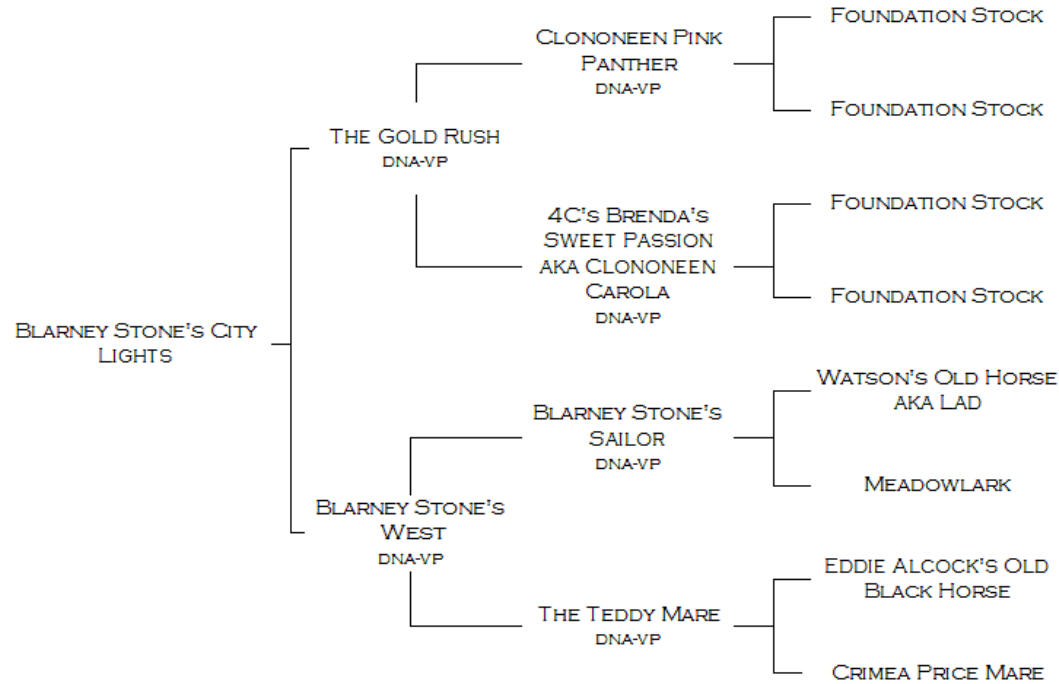

PEDIGREE OF BLARNEY STONE'S CITY LIGHTS

* DNA-VP INDICATES PARENTAGE HAS BEEN CONFIRMED THROUGH DNA TESTING

NAME	ACCNO	VHL20	HTG4	AHT4	HMS7	ASB2	ASB17	AHT5	HMS6	ASB23	HTG10	HMS3	HTG6	HTG7	HMS2	LEX3	CA425	HMS1	LEX33
BLARNEY STONE'S CITY LIGHTS	H15-02041	M	MO	U	LN	KM	M	M	MP	U	LM	P	O	KO	I	M	O	JM	
	PARENTAGE QUALIFIES																		