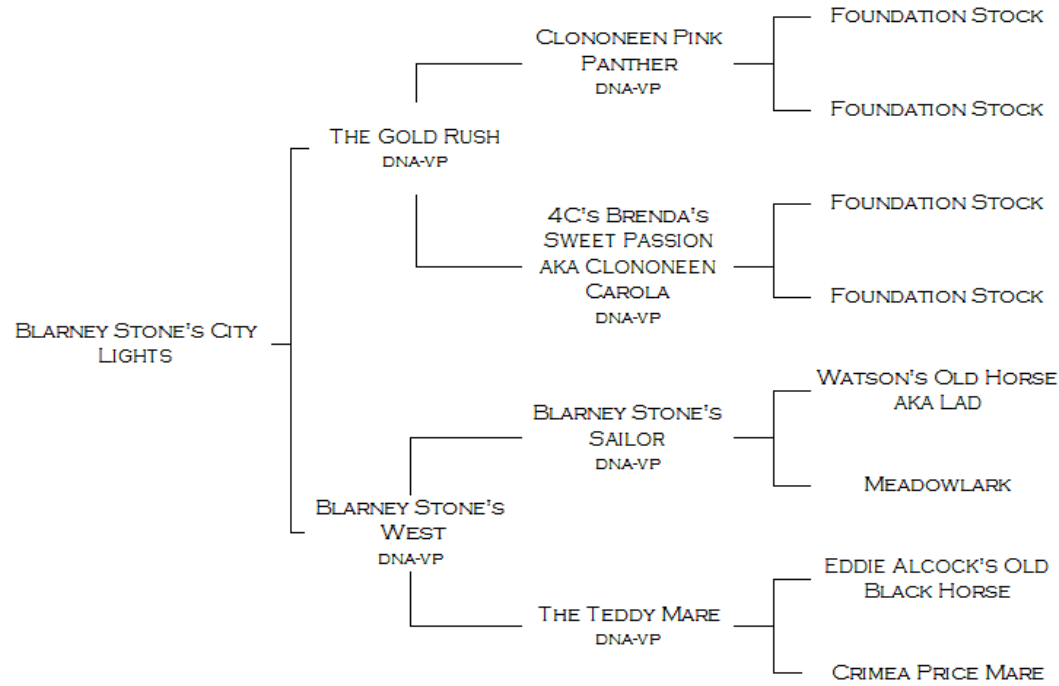

PEDIGREE OF BLARNEY STONE'S CITY LIGHTS

* DNA-VP INDICATES PARENTAGE HAS BEEN CONFIRMED THROUGH DNA TESTING

NAME	ACCNO	VHL20	HTG4	AHT4	HMS7	ASB2	ASB17	AHT5	HMS6	ASB23	HTG10	HMS3	HTG6	HTG7	HMS2	LEX3	CA425	HMS1	LEX33
BLARNEY STONE'S CITY LIGHTS	H15-02041	M	MO	I	LN	KM	M	M	MP	I	LM	P	O	KO	I	M	O	JM	
	PARENTAGE QUALIFIES																		