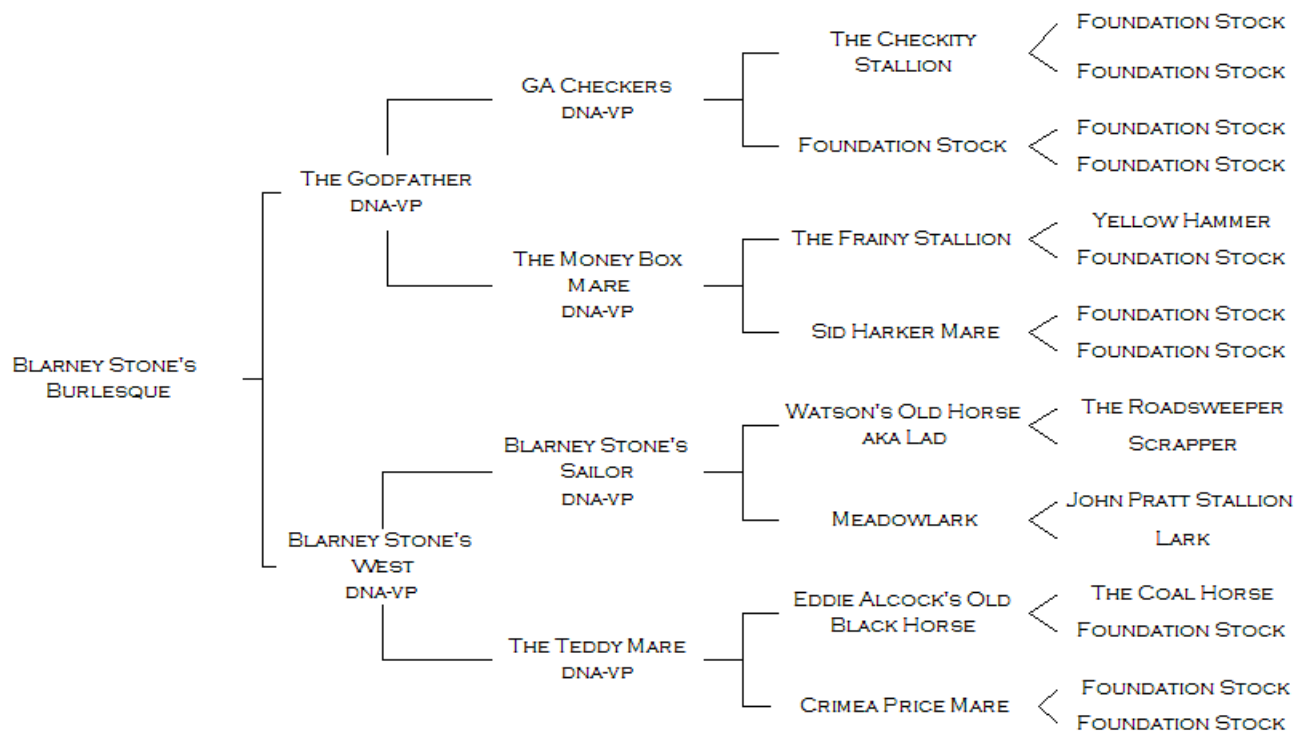

# PEDIGREE OF BLARNEY STONE'S BURLESQUE

\* DNA-VP INDICATES PARENTAGE HAS BEEN CONFIRMED THROUGH DNA TESTING

NAME	ACCNO	VHL20	HTG4	AHT4	HMS7	ASB2	ASB17	AHT5	HMS6	ASB23	HTG10	HMS3	HTG6	HTG7	HMS2	LEX3	CA425	HMS1	LEX33
BLARNEY STONES BURLESQUE	H13-07240	PR	M	I	N	K	K	M	MP	IK	LN	MP	G	K	H	KM	NO	M	
PARENTAGE NOT EXCLUDED																			