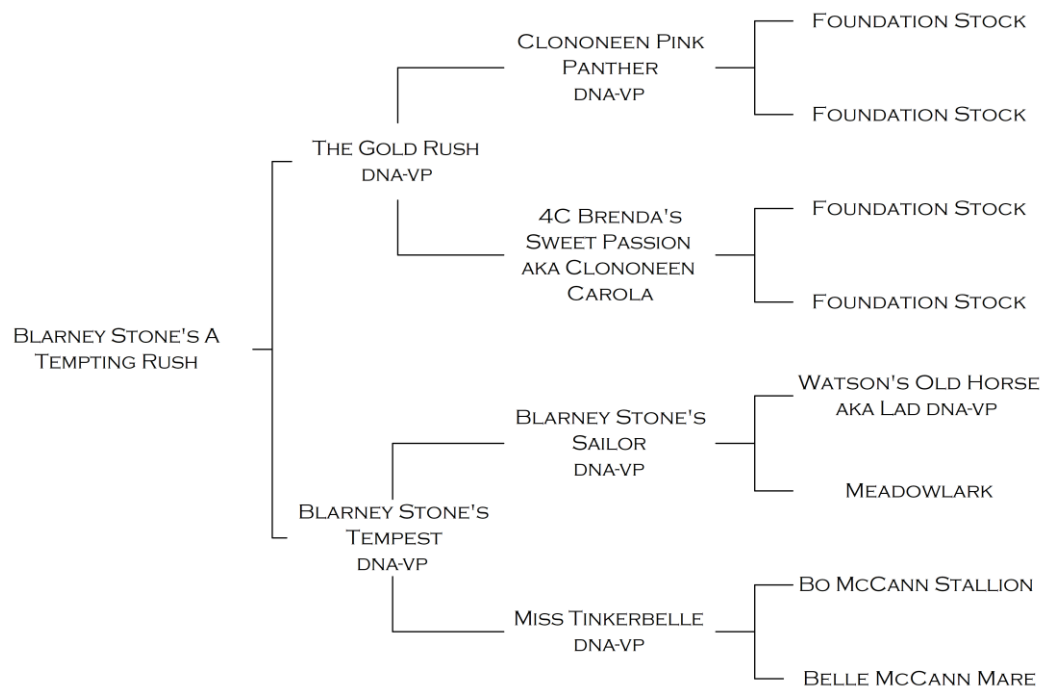

# PEDIGREE OF BLARNEY STONE'S A TEMPTING RUSH

\* DNA-VP INDICATES PARENTAGE HAS BEEN CONFIRMED THROUGH DNA TESTING

NAME	ACCNO	VHL20	HTG4	AHT4	HMS7	ASB2	ASB17	AHT5	HMS6	ASB23	HTG10	HMS3	HTG6	HTG7	HMS2	LEX3	CA425	HMS1	LEX33
BLARNEY STONE'S A TEMPTING RUSH	H18-00344	MP	M	LO	L	NQ	KM	M	MP	UV	IM	MP	O	K	I	K	JO	JM	
	PARENTAGE NOT EXCLUDED																		