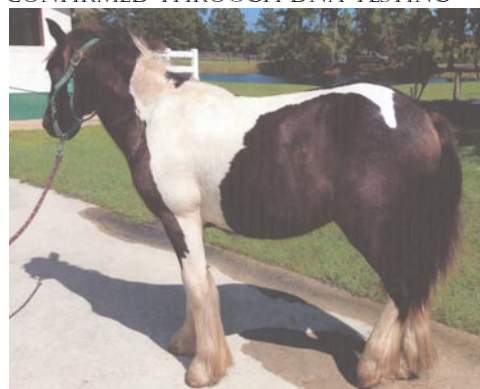

PEDIGREE OF BLARNEY STONE ACRES LIL' HOUDINI

* DNA-VP INDICATES PARENTAGE HAS BEEN CONFIRMED THROUGH DNA TESTING

NAME	ACCNO	VHL20	HTG4	AHT4	HMS7	ASB2	ASB17	AHT5	HMS6	ASB23	HTG10	HMS3	HTG6	HTG7	HMS2	LEX3	CA425	HMS1	LEX33
BLARNEY STONE ACRES LIL' HOUDINI	H13-07023	LP	M	J	LN	K	KM	L	M	KS	M	P	O	O	I	MP	NO	MN	
		PARENTAGE QUALIFIES																	