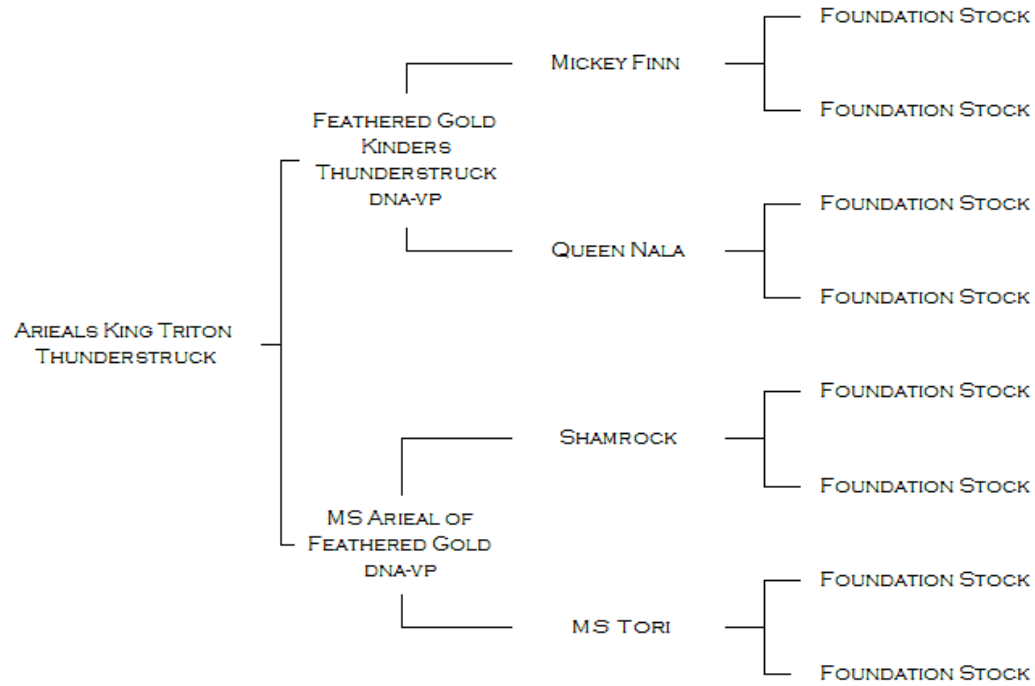

# PEDIGREE OF ARIEALS KING TRITON THUNDERSTRUCK

\* DNA-VP INDICATES PARENTAGE HAS BEEN CONFIRMED THROUGH DNA TESTING

NAME	ACCNO	VHL20	HTG4	AHT4	HMS7	ASB2	ASB17	AHT5	HMS6	ASB23	HTG10	HMS3	HTG6	HTG7	HMS2	LEX3	CA425	HMS1	LEX33
ARIEALS KING TRITON THUNDERSTRUCK	H15-00740	P	M	HL	LM	KM	IN	JL	LM	J	OR	MP	O	O	I	K	N	M	
	PARENTAGE QUALIFIES																		