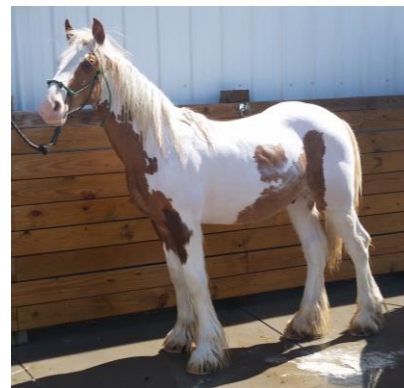

# PEDIGREE OF ARIEALS KING TRITON THUNDERSTRUCK

\* DNA-VP INDICATES PARENTAGE HAS BEEN CONFIRMED THROUGH DNA TESTING

NAME	ACCNO	VHL20	HTG4	AHT4	HMS7	ASB2	ASB17	AHT5	HMS6	ASB23	HTG10	HMS3	HTG6	HTG7	HMS2	LEX3	CA425	HMS1	LEX33
ARIEALS KING TRITON THUNDERSTRUCK	H15-00740	P	M	HL	LM	KM	IN	JL	LM	J	OR	MP	O	O	I	K	N	M	
	PARENTAGE QUALIFIES																		